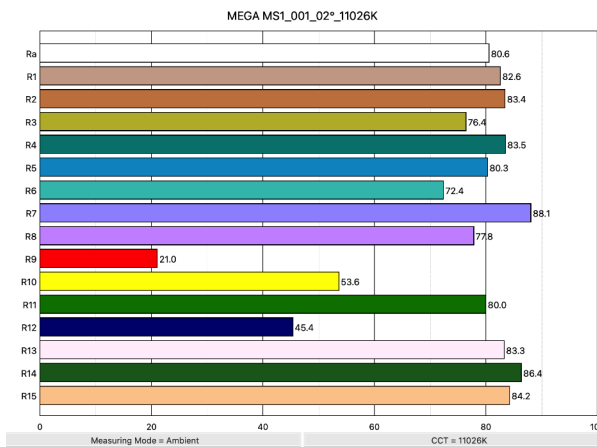

Voltage: 120 V AC, 60 Hz

Power: 159 W

VA: 237 VA

Current: 1.95A

PF: 0.67

Output at full.

| | Lumens at full output | Efficacy |
|----------------|-----------------------|----------|
| Standard Angle | 5968 | 38 lm/W |

Color Rendering - White Emitter

CCT: 11026 K

Duv: -0.0068

CRI (Ra): 81

TM-30 Rf: 75

TM-30 Rg: 93

Spectrum

Color Rendering

Full Output All Emitters - Narrow

Lumens at full output Narrow Angle: 3918 lm