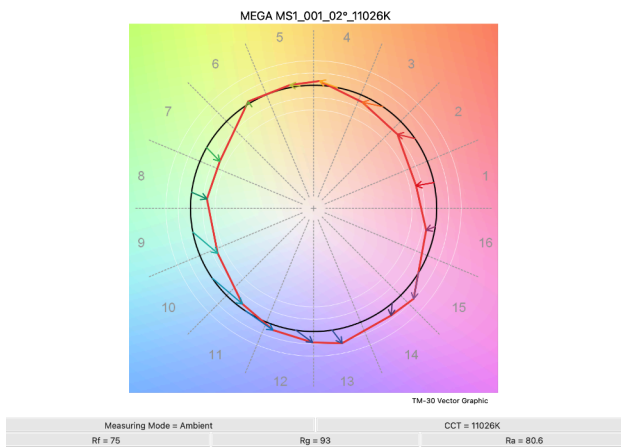

Color Rendering - White Emitter

CCT: 11026 K

Duv: -0.0068

CRI (Ra): 81

TM-30 Rf: 75

TM-30 Rg: 93

Spectrum

Color Rendering

Full Output All Emitters - Narrow

Lumens at full output Narrow Angle: 3918 lm