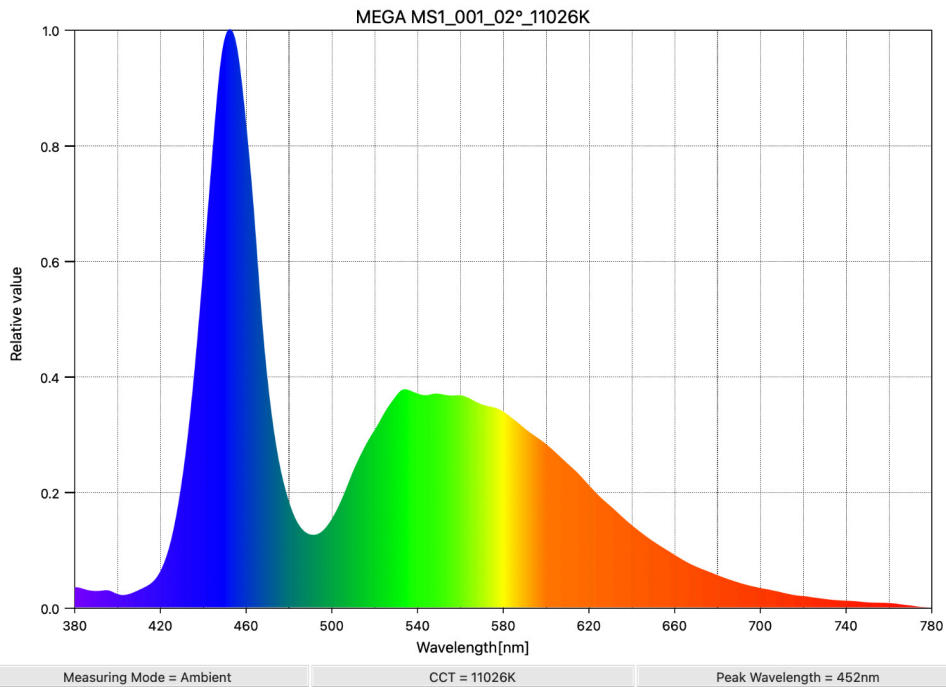

Voltage: 120 V AC, 60 Hz

Power: 159 W

VA: 237 VA

Current: 1.95A

PF: 0.67

Output at full.

| | Lumens at full output | Efficacy |
|----------------|-----------------------|----------|
| Standard Angle | 5968 | 38 lm/W |

Color Rendering - White Emitter

CCT: 11026 K

Duv: -0.0068

CRI (Ra): 81

TM-30 Rf: 75

TM-30 Rg: 93

Spectrum

Color Rendering

Full Output All Emitters - Narrow

Lumens at full output Narrow Angle: 3918 lm