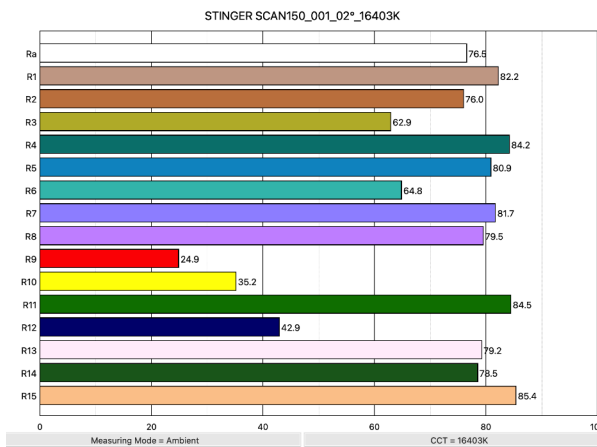

Color Rendering - White Emitter

CCT: 16403 K

Duv: -0.0114

CRI (Ra): 77

TM-30 Rf: 70

TM-30 Rg: 97

Spectrum

Color Rendering