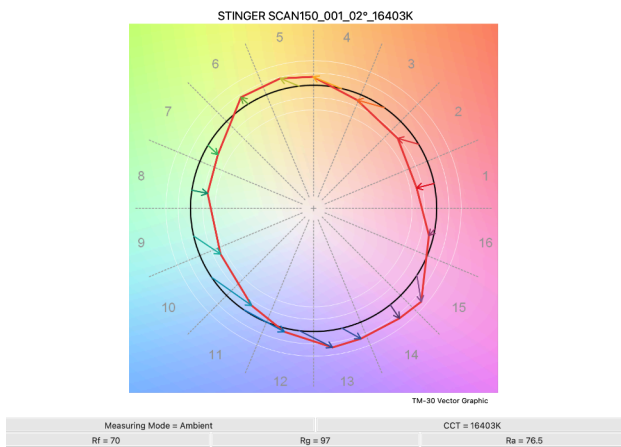

### Output at full.

	Lumens at full output	Efficacy
Standard Angle	5733	32 lm/W

# Color Rendering - White Emitter

CCT: 16403 K

Duv: -0.0114

CRI (Ra): 77

TM-30 Rf: 70

TM-30 Rg: 97

## Spectrum

# Full Output All Emitters - Narrow

Lumens at full output Narrow Angle: 5733 lm