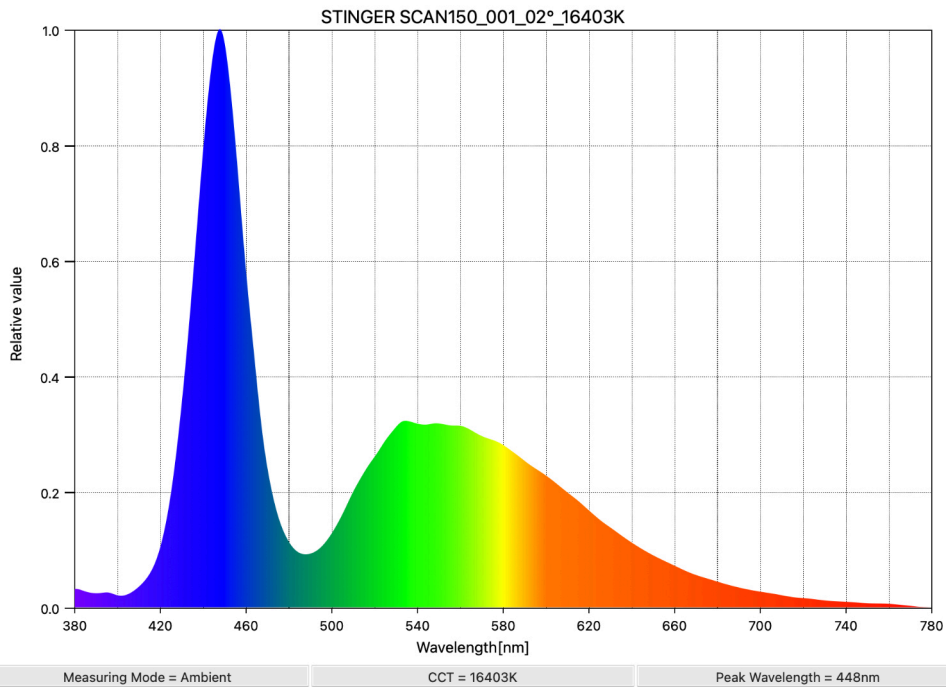

### Output at full.

	Lumens at full output	Efficacy
Standard Angle	5733	32 lm/W

# Color Rendering - White Emitter

CCT: 16403 K

Duv: -0.0114

CRI (Ra): 77

TM-30 Rf: 70

TM-30 Rg: 97

## Spectrum

# Full Output All Emitters - Narrow

Lumens at full output Narrow Angle: 5733 lm