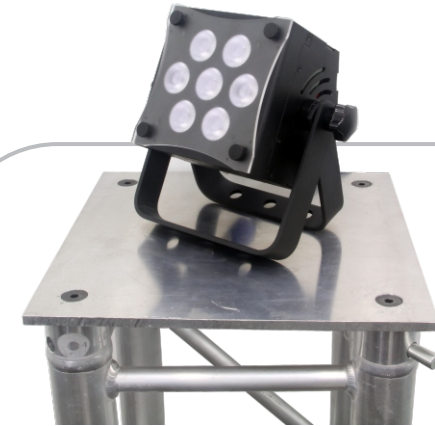

EFFECTS

Using DMX 512, create dimmer, strobe, and macro effects.