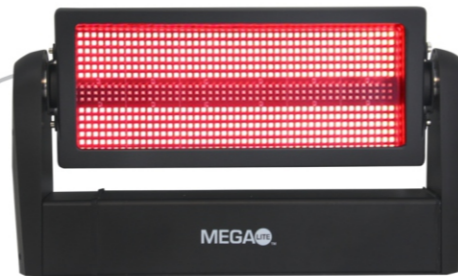

Tiltboot

TRIO

MEGA LITE™

MEGA LITE™

DES CRIP TION

The Tiltbot Trio, an IP rated, versatile LED fixture that can be used as a blinder, strobe and wash. It is equipped with 572 1W RGB LEDs and 144 white 8W LEDs it has a 190° tilt rotation.

This highly creative design can create a variety of powerful color combinations and with a 90 CRI on white it also produces a bright white output. The unit's hybrid design and features makes it ideal for a variety of applications.

Features.

EFFECTS

Equipped with 572 RGB 1-Watt LEDs and 144 White 8-Watt LEDs, the Tiltbot Trio can be used as a Blinder, Strobe, and Wash.

TILT

The Tiltbot Trio is capable of 190° Tilt Rotation Range, enhancing its special effect options.

Ip64

Rated IP64, the versatile Tiltbot Trio can be used for indoor and outdoor applications.

**Highly creative
design, powerful
color combinations.**

MEGA LITE™

Specifications.

Source:

Led Type: 572 RGB 1W AND 144 White 8W