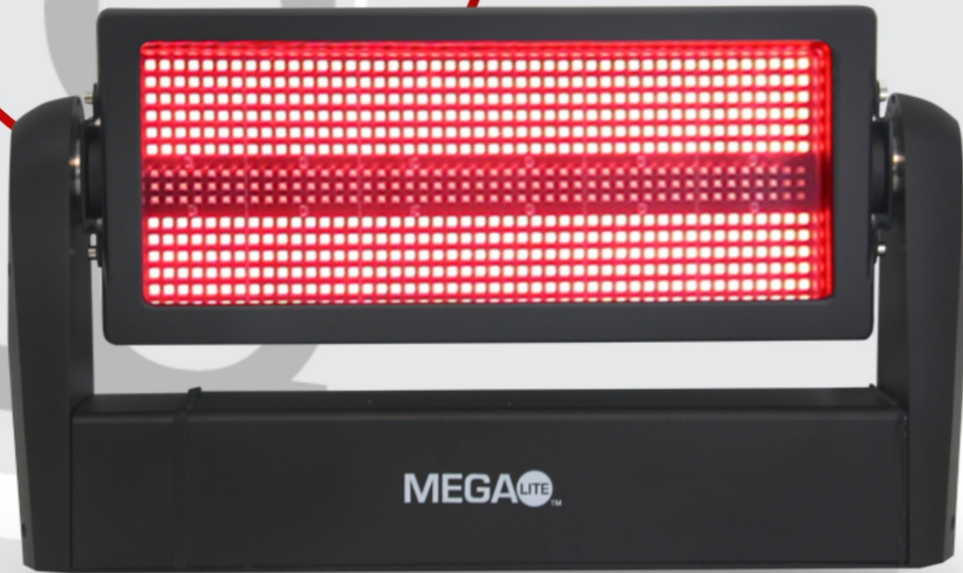

Tiltboot

TRIO

MEGA LITE™

MEGA LITE™

DES CRIP TION

The Tiltbot Trio, an IP rated, versatile LED fixture that can be used as a blinder, strobe and wash. It is equipped with 572 1W RGB LEDs and 144 white 8W LEDs it has a 190° tilt rotation.

This highly creative design can create a variety of powerful color combinations and with a 90 CRI on white it also produces a bright white output. The unit's hybrid design and features makes it ideal for a variety of applications.

Features.

EFFECTS

Equipped with 572 RGB 1-Watt LEDs and 144 White 8-Watt LEDs, the Tiltbot Trio can be used as a Blinder, Strobe, and Wash.

TILT

The Tiltbot Trio is capable of 190° Tilt Rotation Range, enhancing its special effect options.

Ip64

Rated IP64, the versatile Tiltbot Trio can be used for indoor and outdoor applications.

**Highly creative
design, powerful
color combinations.**

MEGA LITE™

Specifications.

Source:

Led Type: 572 RGB 1W AND 144 White 8W