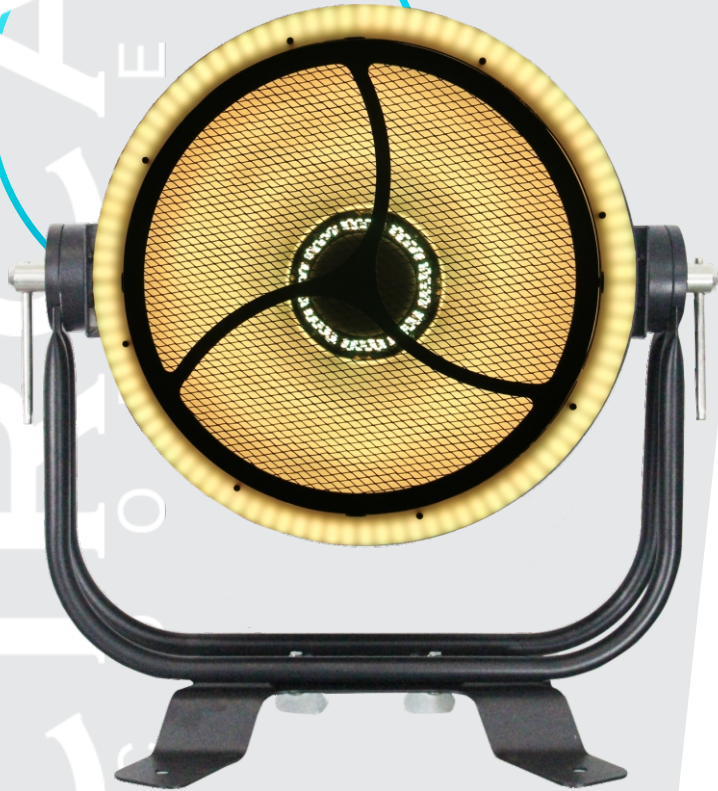

CIRCA

S C O O P L E D

DESCRIPTION

The unique Circa Scoop LED is a next-level unit designed with four different elements that can be used in multiple applications. Built with lightweight housing, the Circa features a variety of technological components that add a one-of-a-kind look to any concert, church, theater, or club. It is equipped with 45 WW and Amber LEDs located in the unit's Center Engine. It enables the unit to create a nice and warm sunset effect, ideal for theatrical utilization.

The "Reflective Pattern Ring" has an additional 87 WW LEDs, which creates a nice soft-edged effect to any setting. The Circa also features an Inner Ring which has 144 RGB LEDs, 8 segment control, and the capability to control the macro speed and dim down different colors enabling it to set a wide mixture of colors. The Outer Ring also features 8 segments and is equipped with an extra 192 RGB LEDs that illuminate a 140° angle.

The 336 RGB LEDs can produce multiple color combinations and facilitate the ability to create authentic looks that can be used as dazzling eye-candy effects. In addition, the RGB LEDs also produce a bright cool white, allowing it to alter the mood and intensify or neutralize a color. The Inner and Outer Rings can generate pulsing random strobe and macro effects, giving the Circa Scoop further diversity within one single unit. The Circa Scoop LED is designed to have removable clamps and quick releases, it can be accessorized with a dual road case and a floor base.

The Circa Scoop LED isn't like any other fixture, with a modern twist it is an upscale unit designed to liven up any setting it is used in. Whether placed on the floor or rigged, this unique fixture can make any band or performer stand out from the rest. The Circa Scoop LED has the design and effects you've been looking for, let its multiple elements make you stand out from the crowd!