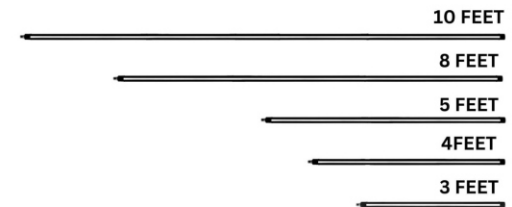

Specifications.

Specifications

IP Rating:	65
LED Spacing:	.46' (11.9mm)
LED Wattage:	19W each
LED Type:	SMD 5050 Red, Green, Blue and Warm White.
Color Temperature on WW:	3000K Warm White
Housing:	Aluminum
Lens Angle:	120°
Operating Temperature:	130 °F
Housing Connection:	Anodized Black & Powder Coated Black
Fastening System:	Conical System
Power Connection:	5 Connector,
5-Pin XLR Seetronics:	SCWM5-B-67 for Input SCWF5-B-67 for Output

Electrical Specifications

Voltage:	DC 24V Constant Voltage
Power Consumption:	03FT = 15 Watts 04FT = 20 Watts 05FT = 25 Watts 08FT = 42 Watts 10FT = 53 Watts

Control Systems

Channel Modes:	3 Channel, 4 Channel, or 7 Channel
Driver Compatibility:	Light Pipe Driver 4 Light Pipe Driver 16

Size and Weight

Fixture Sizes & Weight:

Weights:

03FT = 3 lbs 13 oz
04FT = 4 lbs 4 oz
05FT = 5 lbs
08FT = 7 lbs 7 oz
10FT = 9 lbs 12 oz