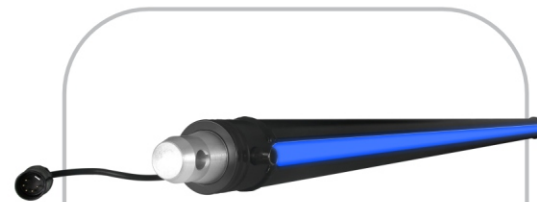

## DESCRIPTION

The Light Pipe is a revolutionary structural pipe that brings a mesmerizing glow to your project! This innovative product combines functionality with an eye-catching aesthetic, the IP-65 rating makes it perfect for both indoor and outdoor applications. With a range of sizes (3FT, 4FT, 5FT, 8FT, and 10FT), the Light Pipe offers versatility without compromising on simplicity.

## **Tetra Color**

Designed to deliver bright and vibrant lighting, the Light Pipe is equipped with the TetraColor system, a four color system using RGB and a Warm White. The 3000 Kelvin color temperature provides flexibility in creating a warm ambiance.