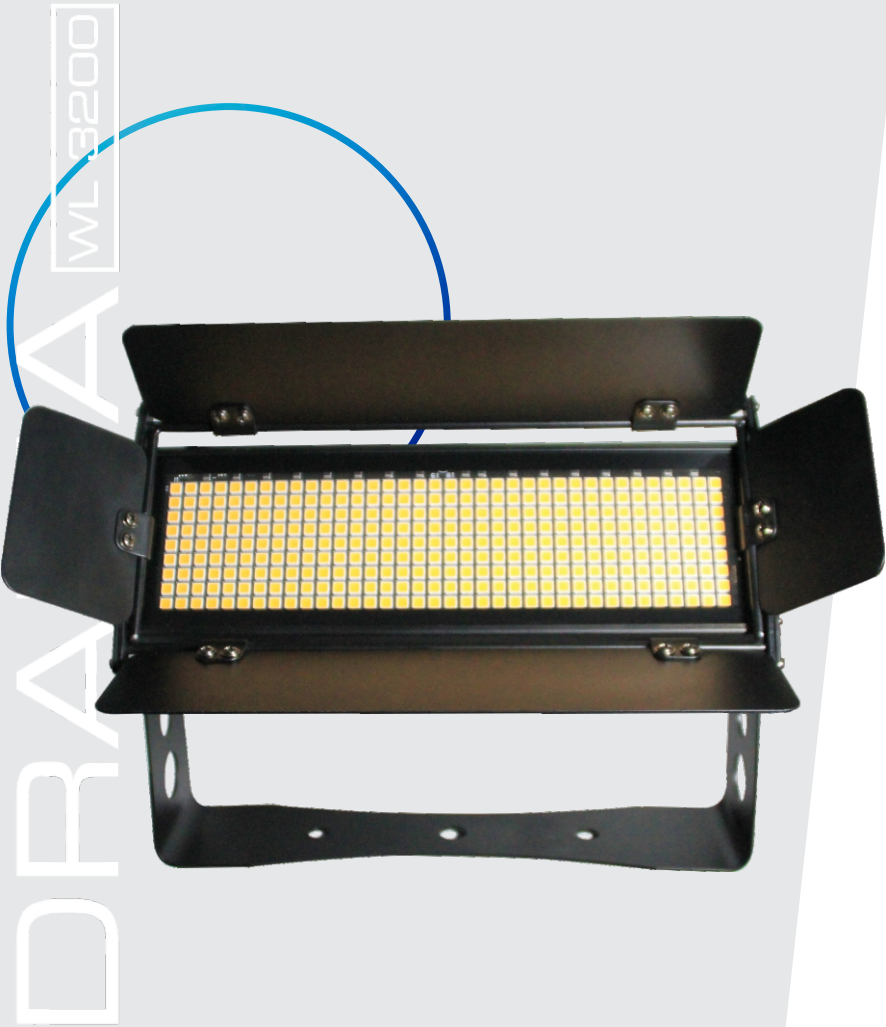

MM
DRAMA WL 3200

DES CRIP TION

The Drama Work Light 3200K is a low profile work light solution for large and small theaters. Equipped with 324 White SMD LEDs, it can produce three different brightness settings (33%, 66% & 100%). The included barn doors allow the unit to be used for lighting wide and narrow spaces.

Designed for ease of use, the Drama WL 3200K has a rotatable knob for quick setup or installation.

Features.

VERSATILE

The compact design and 105° LED angle allows for the Drama WL 3200K to be used in setups or installations.

BARN DOORS

Barn doors are included with the unit to give you more capabilities in directing your light source.

BRIGHTNESS

Equipped with 324 SMD LEDs and a CRI of 91, this work light is very bright. Manually choose 33%, 66%, and 100% brightness to best suit your needs.

Specifications.

Source

LED QUANTITY: 324 WHITE SMD LEDS
LED WATTS: 0.30
LED SCAN RATE: 7000 Hz

Optical System

LUMEN: (@FULL) 9700
LENS ANGLE: 105°
BARN DOORS: INCLUDED

Effects

CRI: 91
CCT: 3322K

Control & Programming