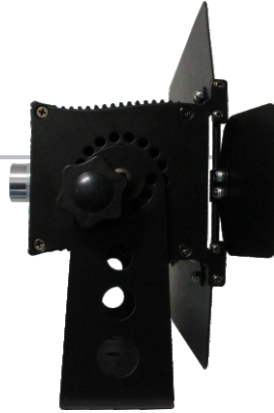

MM
DRAMA WL 3200

DES CRIP TION

The Drama Work Light 3200K is a low profile work light solution for large and small theaters. Equipped with 324 White SMD LEDs, it can produce three different brightness settings (33%, 66% & 100%). The included barn doors allow the unit to be used for lighting wide and narrow spaces.

Designed for ease of use, the Drama WL 3200K has a rotatable knob for quick setup or installation.

Features.

VERSATILE

The compact design and 105° LED angle allows for the Drama WL 3200K to be used in setups or installations.

BARN DOORS

Barn doors are included with the unit to give you more capabilities in directing your light source.

BRIGHTNESS

Equipped with 324 SMD LEDs and a CRI of 91, this work light is very bright. Manually choose 33%, 66%, and 100% brightness to best suit your needs.

Specifications.

Source

LED QUANTITY: 324 WHITE SMD LEDS
LED WATTS: 0.30
LED SCAN RATE: 7000 Hz

Optical System

LUMEN: (@FULL) 9700
LENS ANGLE: 105°
BARN DOORS: INCLUDED

Effects

CRI: 91
CCT: 3322K

Control & Programming