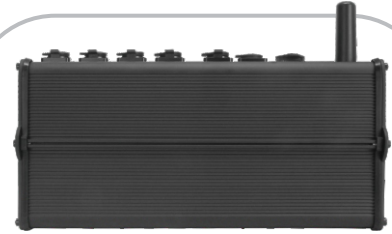

IP65

Resistant to water and protected from dust, this unit is perfect for outdoor venues and events.