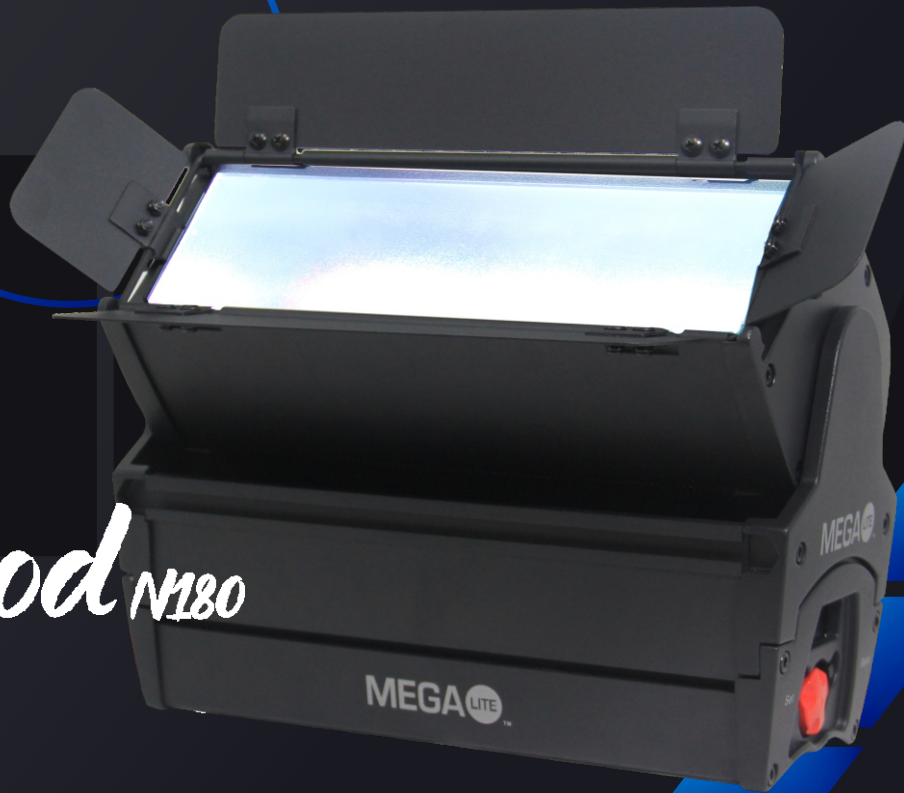

Obra Flood M180

DESCRIPTION

The Obra Flood N180 is a low profile wash unit that can be used to distribute bright colors evenly across any stage. It's equipped with sixty 3W LEDs, it has nine different colors (red, dark red, fire red, green, aqua, lime, blue, indigo and amber) that can be used to create an assortment of various colors.

It is designed to create a clean wash effect, smooth color mixing transitions and generate vibrant colors that can transform any venue.

Features.

COLORS

The Obra Flood N180's compact design allows for many versatile uses.

MOUNTING

The Obra Flood comes with a variety of vibrant colors including Dark red, red, fire red, green, aqua, lime, blue, indigo, and amber.

BARN DOORS

The included barn doors allow for a more controllable projection.

**Bring light
into the future**

Specifications.

Source

LED TYPE: 60 SINGLE COLOR LEDS
LED WATTS: 3 WATTS EACH
DIFFUSER:

Optical System

LENS ANGLE: 97°
BARNDOORS: INCLUDED
INCLUDED

Effects

COLOR TYPE: DARK RED, RED, FIRE RED,
GREEN, AQUA, LIME, 5749K.
CRI: 62 ON ALL COLORS ON
CCT: 10809K @ FULL