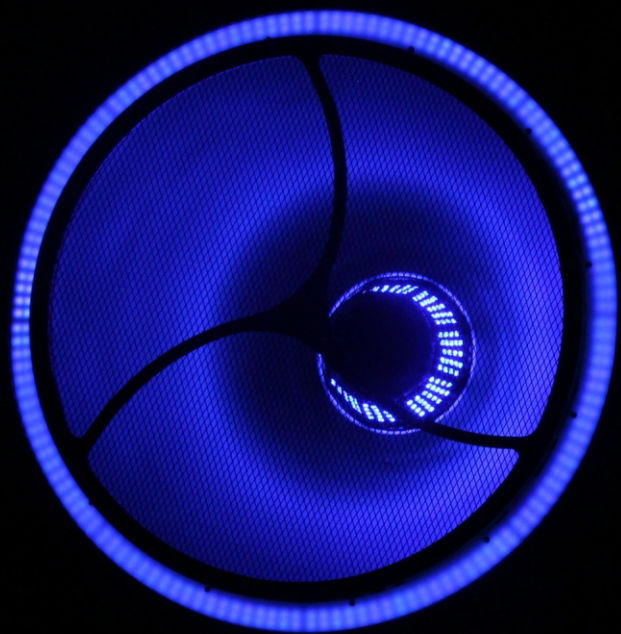

CIRCA XL

S C O O P L E D

DES CRIP TION

The Circa Scoop XL LED is a larger addition to the Circa Scoop LED Series. This is a larger next-level unit designed with four different elements that can be used in multiple applications. It is built with lightweight housing, the Circa XL features a variety of technological components that add a one-of-a-kind look to any concert, church, theater, or club.

The Circa Scoop XL LED isn't like any other fixture, with a retro look and modern twist it is an upscale unit designed to liven up any setting it is used in. Whether placed on the floor or rigged, this unique fixture can make any band or performer stand out from the rest.

The Circa Scoop LED has the design and effects you've been looking for, let its multiple elements make you stand out.

Features.

LEDS

The Circa XL Scoop LED has 464 RGB, 108 WW, and 60 WW + AMBER.

SEGMENT CONTROL

The Circa XL Scoop LED has eight segments of control for the inner and outer rings which you can use to create incredible effects.

UNIQUE EFFECTS

The Circa XL Scoops independent control of dimmer, macro, and strobe effects can be used to create a multitude of unique effects.