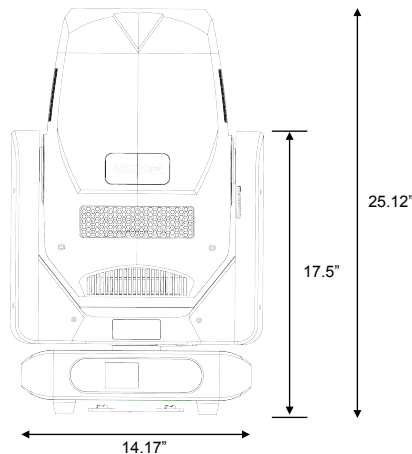

INCLUDED ITEMS:

- 2 QUICK RELEASE CLAMP MOUNTS
- POWER CABLE

DIMENSIONS:

- FIXTURE SIZE: 14.17" X 13.31" X 25.12"
- FIXTURE WEIGHT: 56 lb (25 kg)
- PACKAGED SIZE: 30.5" X 18.5" X 21.5"
- PACKAGED WEIGHT: 66.2 lb (30 kg)