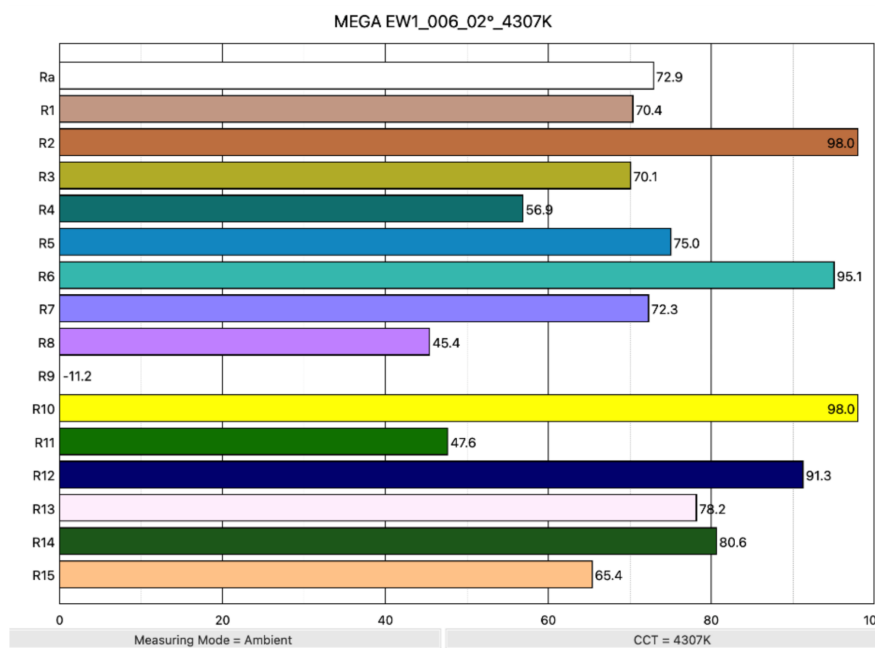

Photometrics

Lumens @ Full Output (Narrow):	6,000
Efficacy:	13 lm/W
Lumens @ Full Output (Wide):	7,625
Efficacy:	17 lm/W
Red Emitter Peak Wavelength:	634 nm
Green Emitter Peak Wavelength:	522 nm
Blue Emitter Peak Wavelength:	447 nm
White Emitter Peak Wavelength:	N/A
Nominal Beam Angle:	N/A

Color Rendering

Included Items

EW1	1235
Power Cable	
Quick Release Clamp Mount