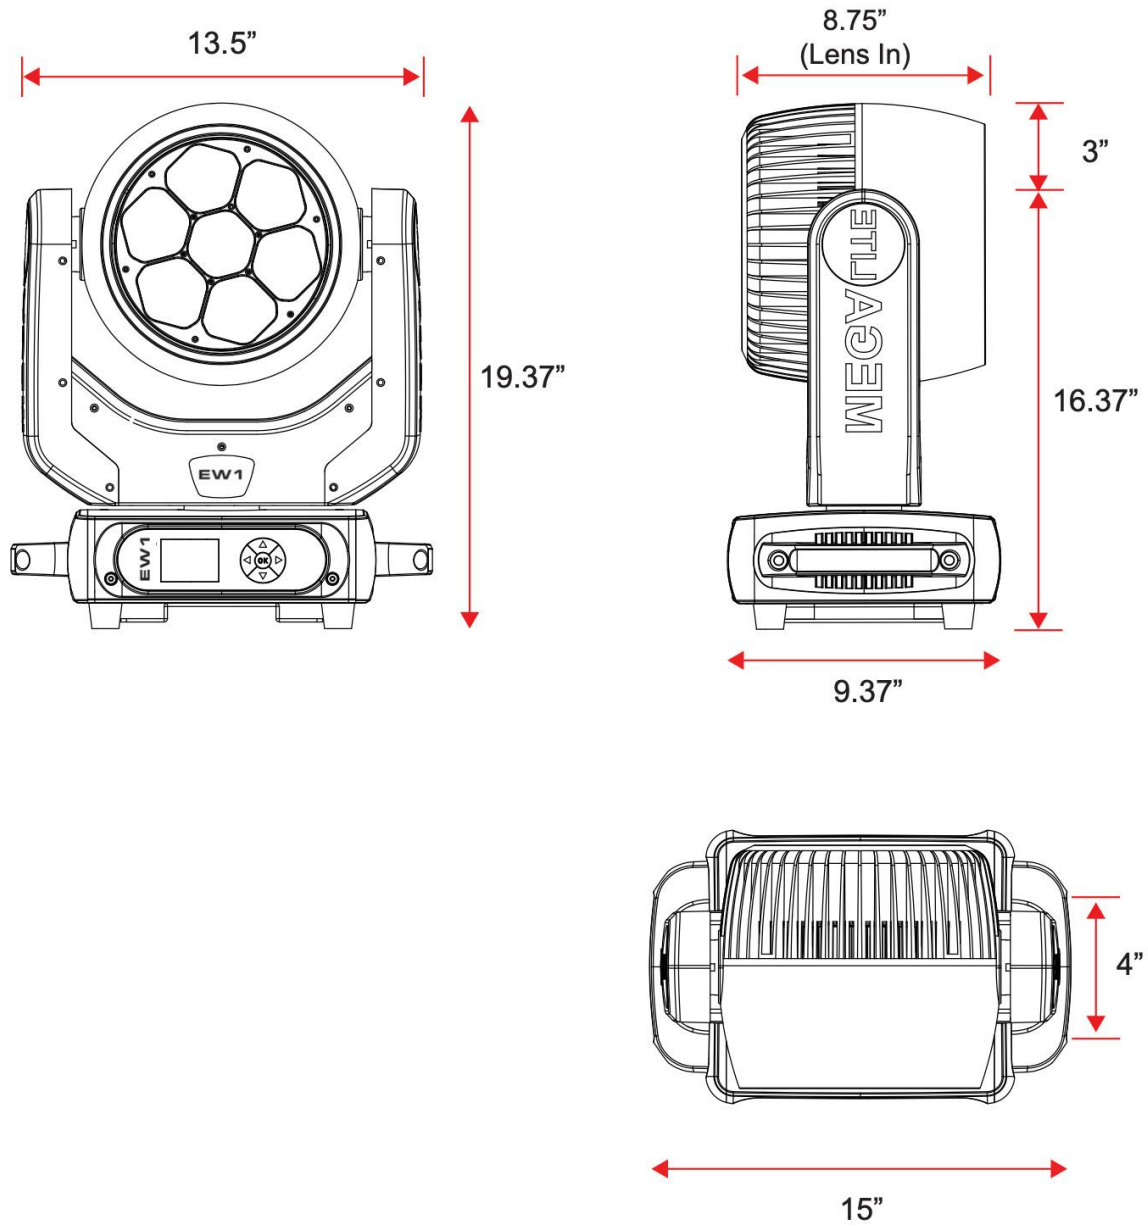

Mechanical Specifications

Housing:	High Temp, Low Flammability, Plastic
Mounting System:	2 Quick Release Clamp Mounts
Power Connection:	Input Seetronics SAC3MPA Panel Mount Output Seetronics SAC3MPB Panel Mount Cable Seetronics SAC3FCA plug to Nema 5/15
Signal Connection:	3 and 5 Pin XLR In and Out (IP Rated)
Zoom Angle:	4° to 36° Electronic Zoom

Electrical Specifications

Light Source:	7 X 60W RGBW Osram 62 X .5W RGB
Color Temperature:	7562K
CRI (Warm White):	72 @ full
Segments:	N/A
Lumen Output:	7625Lm
Prism:	N/A
Power Supply:	N/A
Power Consumption:	382 Watts 3.25 Amps @110V

DMX-512:	Yes
----------	-----

Size and Weight

Fixture Size:

15" X 9.37" X 19.37"

Fixture Weight:

32lb

Packaged Size:

16.5" X 13.5" X 24.5"

Packaged Weight:

35.25lb

Photometrics

Lumens @ Full Output (Narrow):	6,000
Efficacy:	13 lm/W
Lumens @ Full Output (Wide):	7,625
Efficacy:	17 lm/W
Red Emitter Peak Wavelength:	634 nm
Green Emitter Peak Wavelength:	522 nm
Blue Emitter Peak Wavelength:	447 nm
White Emitter Peak Wavelength:	N/A
Nominal Beam Angle:	N/A