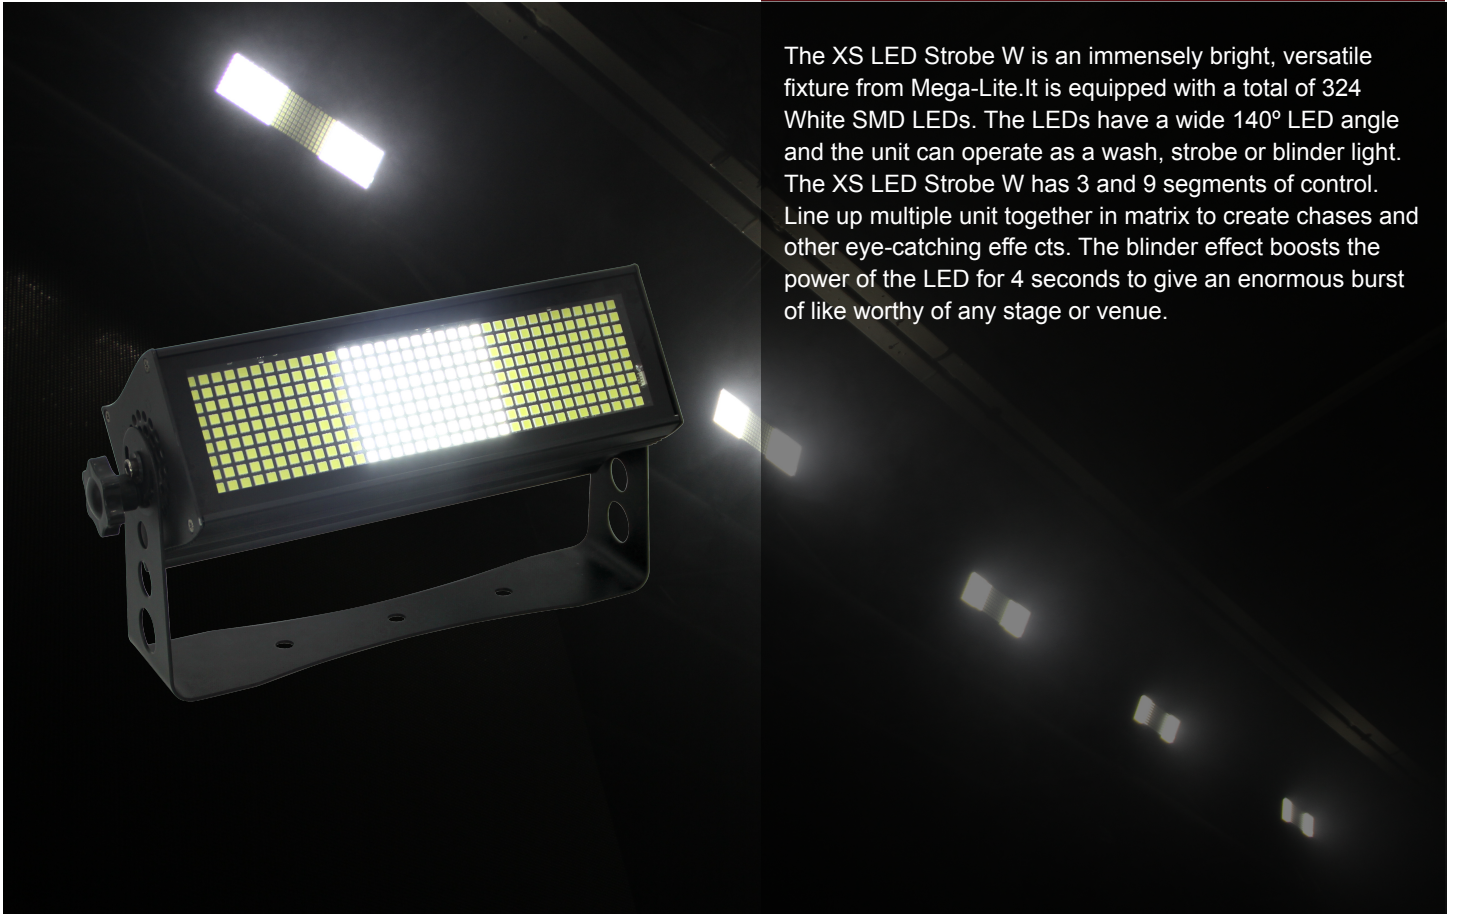

XS

LED STROBE W

MEGA LITE[®]

PRODUCT SPECIFICATION SHEET

DESCRIPTION

The XS LED Strobe W is an immensely bright, versatile fixture from Mega-Lite. It is equipped with a total of 324 White SMD LEDs. The LEDs have a wide 140° LED angle and the unit can operate as a wash, strobe or blinder light. The XS LED Strobe W has 3 and 9 segments of control. Line up multiple unit together in matrix to create chases and other eye-catching effects. The blinder effect boosts the power of the LED for 4 seconds to give an enormous burst of light worthy of any stage or venue.

COMPACT

The XS LED Strobe W's compact and light weight design allows for many versatile installations and uses.

VERY BRIGHT

At 259 Watts the XS LED Strobe W is a very bright fixture.

SEGMENT CONTROL

With 3 and 9 segments of control you can create incredible strobe, wash, or blinder effects.

SOURCE

- LED QUANTITY: 324 WHITE SMD LEDS
- LED WATTS: 0.80

OPTICAL SYSTEM

- ANGLE: 140°

EFFECTS

- COLOR TEMP: 6000K

CONTROL & PROGRAMMING

- DISPLAY: DIGITAL
- PROTOCOL: DMX 512
- DMX CHANNELS: 13 CHANNELS AND 8 MODES OF OPERATION