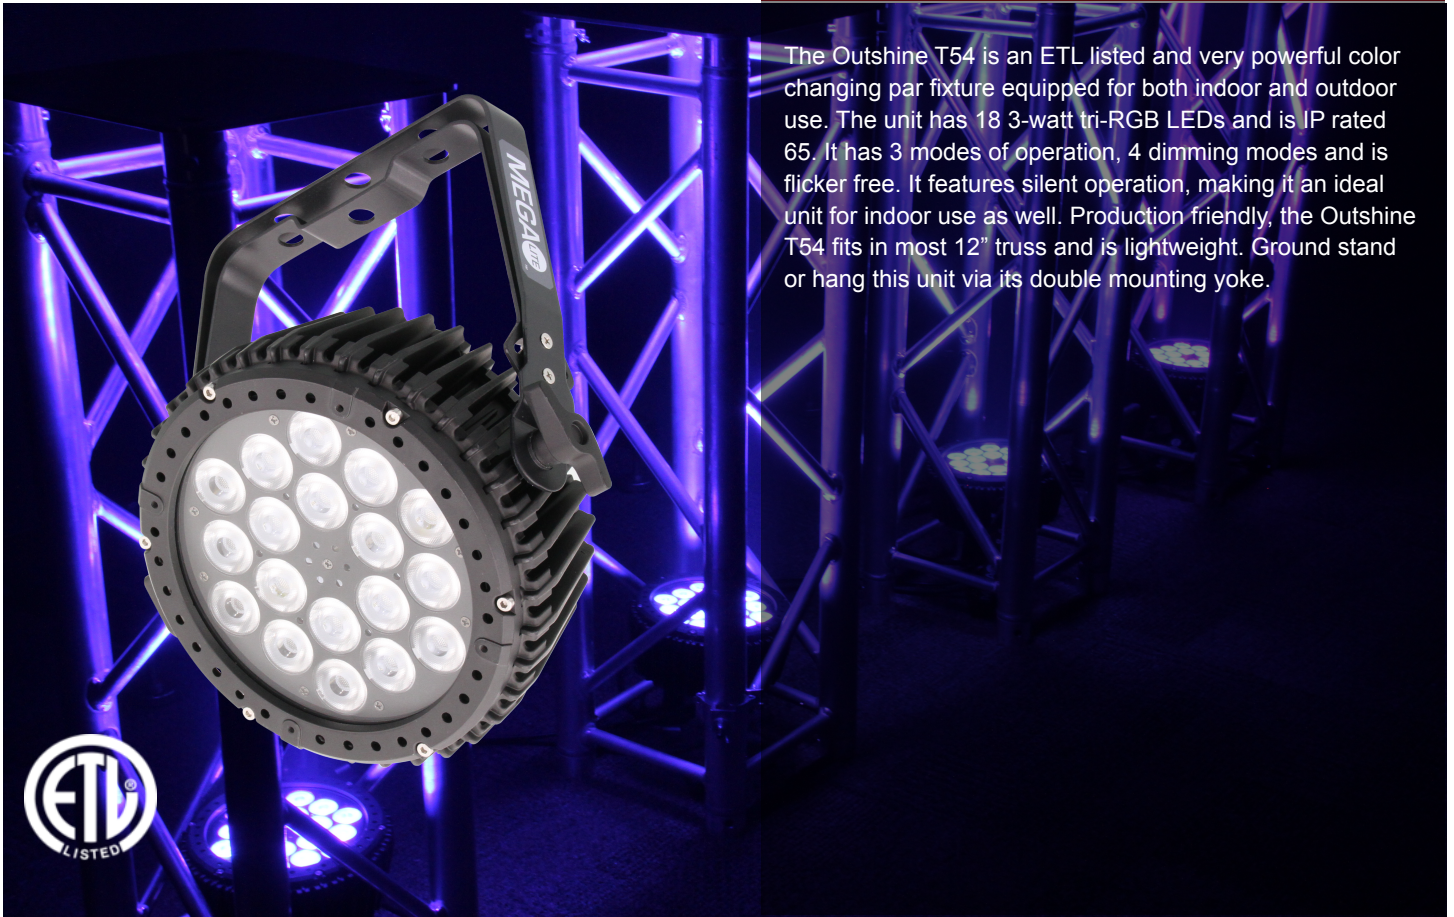

outshine^{T54}

MEGA^{LITE}

PRODUCT SPECIFICATION SHEET

DESCRIPTION

The Outshine T54 is an ETL listed and very powerful color changing par fixture equipped for both indoor and outdoor use. The unit has 18 3-watt tri-RGB LEDs and is IP rated 65. It has 3 modes of operation, 4 dimming modes and is flicker free. It features silent operation, making it an ideal unit for indoor use as well. Production friendly, the Outshine T54 fits in most 12" truss and is lightweight. Ground stand or hang this unit via its double mounting yoke.

IP RATING

With its compact size and an ip rating of 65 the Outshine T54 is perfect for indoor or outdoor installations

RGB

18 3W TRI-RGB LED's

SILENT OPERATION

Equipped with a silent operation perfect for indoor use

SOURCE

- LENS ANGLE: 16°
- LED QUANTITY: 18 Tri Color LED's Red, Green, Blue
- LED WATTS: 3W
- LED LIFETIME: 40,000 to 80,000 hours

CONTROL & PROGRAMMING

- DISPLAY: DIGITAL LED
- PROTOCOL: DMX 512
- DMX CHANNELS: 3 OPERATING MODES

THERMAL & RATINGS

- MAX AMBIENT TEMP: 40°C (104°F)
- MAX SURFACE TEMP: 60°C (140°F)
- IP RATING: IP65

ELECTRICAL & CONNECTIONS

- POWER CONNECTION: NEMA 5-15
- DMX CONNECTORS: NEUTRIK 3 PIN XLR NC3FXX-HD D AND NC3MXX-HD-D IP67 CONNECTORS IN AND OUT
- POWER SUPPLY: UNIVERSAL 100 - 240V 50/60HZ
- POWER CONSUMPTION: WATTS: 57 AMPS: .75