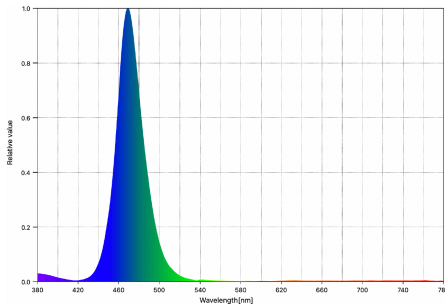

**DEEP RED:**

Peak Wavelength: 662nm  
CIE 1931 x, y: 0.6921, 0.2827

**RED:**

Peak Wavelength: 635nm  
CIE 1931 x, y: 0.6842, 0.2981

**ORANGE-RED:**

Peak Wavelength: 624nm  
CIE 1931 x, y: 0.6719, 0.3156

**AMBER:**

Peak Wavelength: 595nm  
CIE 1931 x, y: 0.5602, 0.4215

**GREEN:**

Peak Wavelength: 521nm  
CIE 1931 x, y: 0.1699, 0.7211

**LIME:**

Peak Wavelength: 534nm  
CIE 1931 x, y: 0.4112, 0.5429

**CYAN:**

Peak Wavelength: 494nm  
CIE 1931 x, y: 0.0738, 0.4104

**BLUE:**

Peak Wavelength: 469nm  
CIE 1931 x, y: 0.1253, 0.0890

**ROYAL BLUE:**

Peak Wavelength: 447nm  
CIE 1931 x, y: 0.1570, 0.0214

**COLOR RENDERING:**

**NOMINAL BEAM ANGLE = 50°**

**NOMINAL BEAM ANGLE = 50°**