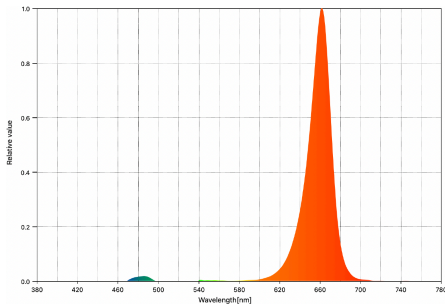

- FIXTURE SIZE: 25.6" X 6.5" X 14"
- FIXTURE WEIGHT:
- PACKAGED SIZE: 28.5" X 9.5" X 17"
- PACKAGED WEIGHT: 30.5 lb (13.9 kg)

\*Specifications subject to change

**PHOTOMETRICS:**

Lumens @ Full Output: 8,519  
Efficacy: 27 lm/W

**DEEP RED:**

Peak Wavelength: 662nm  
CIE 1931 x, y: 0.6921, 0.2827

**RED:**

Peak Wavelength: 635nm  
CIE 1931 x, y: 0.6842, 0.2981

**ORANGE-RED:**

Peak Wavelength: 624nm  
CIE 1931 x, y: 0.6719, 0.3156

**AMBER:**

Peak Wavelength: 595nm  
CIE 1931 x, y: 0.5602, 0.4215

**GREEN:**

Peak Wavelength: 521nm  
CIE 1931 x, y: 0.1699, 0.7211

**LIME:**

Peak Wavelength: 534nm  
CIE 1931 x, y: 0.4112, 0.5429

**CYAN:**

Peak Wavelength: 494nm  
CIE 1931 x, y: 0.0738, 0.4104

**BLUE:**

Peak Wavelength: 469nm  
CIE 1931 x, y: 0.1253, 0.0890

**ROYAL BLUE:**

Peak Wavelength: 447nm  
CIE 1931 x, y: 0.1570, 0.0214

**COLOR RENDERING:**

**NOMINAL BEAM ANGLE = 50°**

**NOMINAL BEAM ANGLE = 50°**