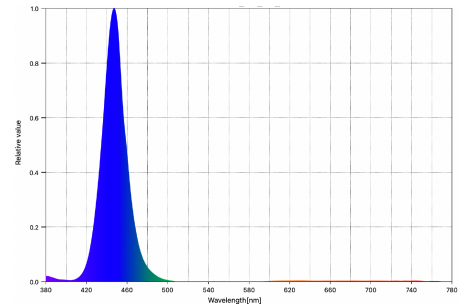

**DEEP RED:**

Peak Wavelength: 662nm  
CIE 1931 x, y: 0.6921, 0.2827

**RED:**

Peak Wavelength: 635nm  
CIE 1931 x, y: 0.6842, 0.2981

**ORANGE-RED:**

Peak Wavelength: 624nm  
CIE 1931 x, y: 0.6719, 0.3156

**AMBER:**

Peak Wavelength: 595nm  
CIE 1931 x, y: 0.5602, 0.4215

**GREEN:**

Peak Wavelength: 521nm  
CIE 1931 x, y: 0.1699, 0.7211

**LIME:**

Peak Wavelength: 534nm  
CIE 1931 x, y: 0.4112, 0.5429

**CYAN:**

Peak Wavelength: 494nm  
CIE 1931 x, y: 0.0738, 0.4104

**BLUE:**

Peak Wavelength: 469nm  
CIE 1931 x, y: 0.1253, 0.0890

**ROYAL BLUE:**

Peak Wavelength: 447nm  
CIE 1931 x, y: 0.1570, 0.0214

**COLOR RENDERING:**

**NOMINAL BEAM ANGLE = 50°**

**NOMINAL BEAM ANGLE = 50°**