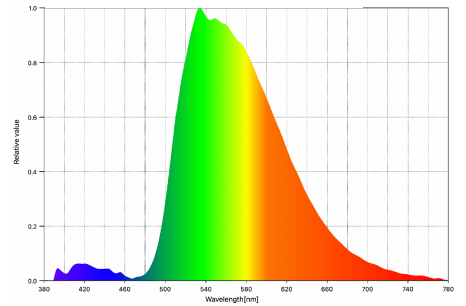

**DEEP RED:**

Peak Wavelength: 662nm  
CIE 1931 x, y: 0.6921, 0.2827

**RED:**

Peak Wavelength: 635nm  
CIE 1931 x, y: 0.6842, 0.2981

**ORANGE-RED:**

Peak Wavelength: 624nm  
CIE 1931 x, y: 0.6719, 0.3156

**AMBER:**

Peak Wavelength: 595nm  
CIE 1931 x, y: 0.5602, 0.4215

**GREEN:**

Peak Wavelength: 521nm  
CIE 1931 x, y: 0.1699, 0.7211

**LIME:**

Peak Wavelength: 534nm  
CIE 1931 x, y: 0.4112, 0.5429

**CYAN:**

Peak Wavelength: 494nm  
CIE 1931 x, y: 0.0738, 0.4104

**BLUE:**

Peak Wavelength: 469nm  
CIE 1931 x, y: 0.1253, 0.0890

**ROYAL BLUE:**

Peak Wavelength: 447nm  
CIE 1931 x, y: 0.1570, 0.0214

**COLOR RENDERING:**

**NOMINAL BEAM ANGLE = 50°**

**NOMINAL BEAM ANGLE = 50°**