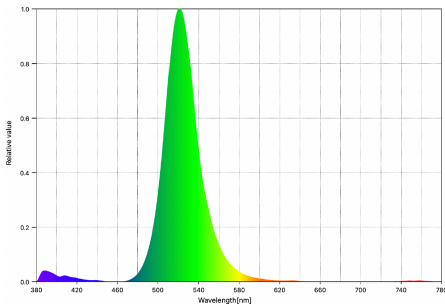

- FIXTURE SIZE: 25.6" X 6.5" X 14"
- FIXTURE WEIGHT:
- PACKAGED SIZE: 28.5" X 9.5" X 17"
- PACKAGED WEIGHT: 30.5 lb (13.9 kg)

\*Specifications subject to change

**PHOTOMETRICS:**

Lumens @ Full Output: 8,519  
Efficacy: 27 lm/W

**DEEP RED:**

Peak Wavelength: 662nm  
CIE 1931 x, y: 0.6921, 0.2827

**RED:**

Peak Wavelength: 635nm  
CIE 1931 x, y: 0.6842, 0.2981

**ORANGE-RED:**

Peak Wavelength: 624nm  
CIE 1931 x, y: 0.6719, 0.3156

**AMBER:**

Peak Wavelength: 595nm  
CIE 1931 x, y: 0.5602, 0.4215

**GREEN:**

Peak Wavelength: 521nm  
CIE 1931 x, y: 0.1699, 0.7211

**LIME:**

Peak Wavelength: 534nm  
CIE 1931 x, y: 0.4112, 0.5429

**CYAN:**

Peak Wavelength: 494nm  
CIE 1931 x, y: 0.0738, 0.4104

**BLUE:**

Peak Wavelength: 469nm  
CIE 1931 x, y: 0.1253, 0.0890

**ROYAL BLUE:**

Peak Wavelength: 447nm  
CIE 1931 x, y: 0.1570, 0.0214

**COLOR RENDERING:**

**NOMINAL BEAM ANGLE = 50°**

**NOMINAL BEAM ANGLE = 50°**