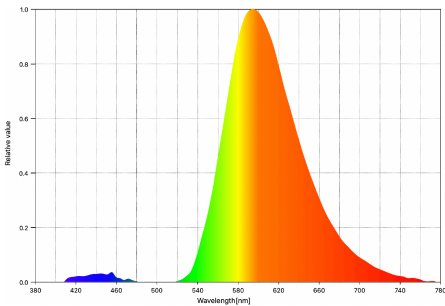

- FIXTURE SIZE: 25.6" X 6.5" X 14"
- FIXTURE WEIGHT:
- PACKAGED SIZE: 28.5" X 9.5" X 17"
- PACKAGED WEIGHT: 30.5 lb (13.9 kg)

\*Specifications subject to change

**PHOTOMETRICS:**

Lumens @ Full Output: 8,519  
Efficacy: 27 lm/W

**DEEP RED:**

Peak Wavelength: 662nm  
CIE 1931 x, y: 0.6921, 0.2827

**RED:**

Peak Wavelength: 635nm  
CIE 1931 x, y: 0.6842, 0.2981

**ORANGE-RED:**

Peak Wavelength: 624nm  
CIE 1931 x, y: 0.6719, 0.3156

**AMBER:**

Peak Wavelength: 595nm  
CIE 1931 x, y: 0.5602, 0.4215

**GREEN:**

Peak Wavelength: 521nm  
CIE 1931 x, y: 0.1699, 0.7211

**LIME:**

Peak Wavelength: 534nm  
CIE 1931 x, y: 0.4112, 0.5429

**CYAN:**

Peak Wavelength: 494nm  
CIE 1931 x, y: 0.0738, 0.4104

**BLUE:**

Peak Wavelength: 469nm  
CIE 1931 x, y: 0.1253, 0.0890

**ROYAL BLUE:**

Peak Wavelength: 447nm  
CIE 1931 x, y: 0.1570, 0.0214

**COLOR RENDERING:**

**NOMINAL BEAM ANGLE = 50°**

**NOMINAL BEAM ANGLE = 50°**