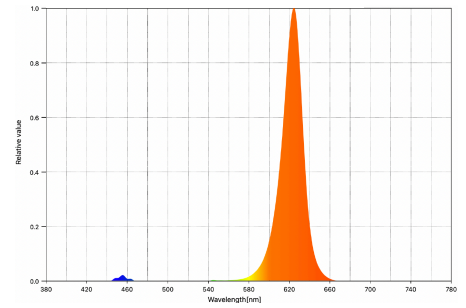

**DEEP RED:**

Peak Wavelength: 662nm  
CIE 1931 x, y: 0.6921, 0.2827

**RED:**

Peak Wavelength: 635nm  
CIE 1931 x, y: 0.6842, 0.2981

**ORANGE-RED:**

Peak Wavelength: 624nm  
CIE 1931 x, y: 0.6719, 0.3156

**AMBER:**

Peak Wavelength: 595nm  
CIE 1931 x, y: 0.5602, 0.4215

**GREEN:**

Peak Wavelength: 521nm  
CIE 1931 x, y: 0.1699, 0.7211

**LIME:**

Peak Wavelength: 534nm  
CIE 1931 x, y: 0.4112, 0.5429

**CYAN:**

Peak Wavelength: 494nm  
CIE 1931 x, y: 0.0738, 0.4104

**BLUE:**

Peak Wavelength: 469nm  
CIE 1931 x, y: 0.1253, 0.0890

**ROYAL BLUE:**

Peak Wavelength: 447nm  
CIE 1931 x, y: 0.1570, 0.0214

**COLOR RENDERING:**

**NOMINAL BEAM ANGLE = 50°**

**NOMINAL BEAM ANGLE = 50°**