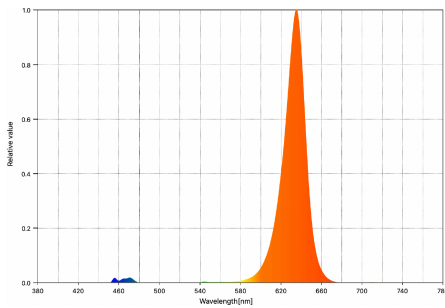

- FIXTURE SIZE: 25.6" X 6.5" X 14"
- FIXTURE WEIGHT:
- PACKAGED SIZE: 28.5" X 9.5" X 17"
- PACKAGED WEIGHT: 30.5 lb (13.9 kg)

\*Specifications subject to change

**PHOTOMETRICS:**

Lumens @ Full Output: 8,519  
Efficacy: 27 lm/W

**DEEP RED:**

Peak Wavelength: 662nm  
CIE 1931 x, y: 0.6921, 0.2827

**RED:**

Peak Wavelength: 635nm  
CIE 1931 x, y: 0.6842, 0.2981

**ORANGE-RED:**

Peak Wavelength: 624nm  
CIE 1931 x, y: 0.6719, 0.3156

**AMBER:**

Peak Wavelength: 595nm  
CIE 1931 x, y: 0.5602, 0.4215

**GREEN:**

Peak Wavelength: 521nm  
CIE 1931 x, y: 0.1699, 0.7211

**LIME:**

Peak Wavelength: 534nm  
CIE 1931 x, y: 0.4112, 0.5429

**CYAN:**

Peak Wavelength: 494nm  
CIE 1931 x, y: 0.0738, 0.4104