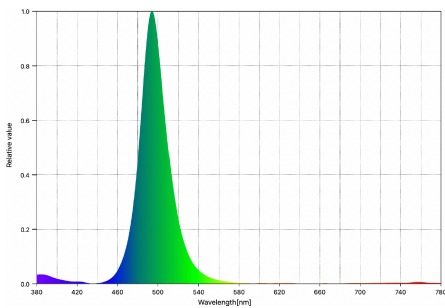

**DEEP RED:**

Peak Wavelength: 662nm  
CIE 1931 x, y: 0.6921, 0.2827

**RED:**

Peak Wavelength: 635nm  
CIE 1931 x, y: 0.6842, 0.2981

**ORANGE-RED:**

Peak Wavelength: 624nm  
CIE 1931 x, y: 0.6719, 0.3156

**AMBER:**

Peak Wavelength: 595nm  
CIE 1931 x, y: 0.5602, 0.4215

**GREEN:**

Peak Wavelength: 521nm  
CIE 1931 x, y: 0.1699, 0.7211

**LIME:**

Peak Wavelength: 534nm  
CIE 1931 x, y: 0.4112, 0.5429

**CYAN:**

Peak Wavelength: 494nm  
CIE 1931 x, y: 0.0738, 0.4104

**BLUE:**

Peak Wavelength: 469nm  
CIE 1931 x, y: 0.1253, 0.0890

**ROYAL BLUE:**

Peak Wavelength: 447nm  
CIE 1931 x, y: 0.1570, 0.0214

**COLOR RENDERING:**

**NOMINAL BEAM ANGLE = 50°**

**NOMINAL BEAM ANGLE = 50°**