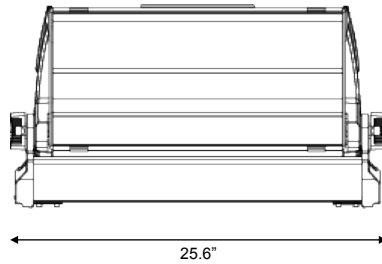

**RIGGING:**

- INSTALLATION SYSTEM: CLAMP FIXTURE TRACK MOUNTS

**INCLUDED ITEMS:**

- 2 CLAMP MOUNTS
- POWER CABLE

**ODERING INFO:**

- OBRA CYC N380

PART NUMBER:  
4341

**DIMENSIONS:**

- FIXTURE SIZE: 25.6" X 6.5" X 14"
- FIXTURE WEIGHT:
- PACKAGED SIZE: 28.5" X 9.5" X 17"
- PACKAGED WEIGHT: 30.5 lb (13.9 kg)

\*Specifications subject to change

**PHOTOMETRICS:**

Lumens @ Full Output: 8,519  
Efficacy: 27 lm/W