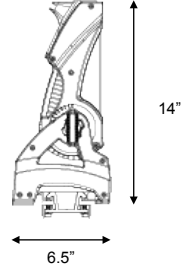

- NOMINAL BEAM ANGLE 50°

**MOVEMENT**

- MANUAL TILT: 60°

**CONTROL & PROGRAMMING**

- DISPLAY: DIGITAL
- RDM: YES
- PROTOCOL: DMX 512
- DMX CHANNELS: 4 MODES OF OPERATION

**PHYSICAL**

- HOUSING MATERIAL: ALUMINUM
- VERTICAL BARNDOORS: ATTACHED

**RIGGING:**

- INSTALLATION SYSTEM: CLAMP FIXTURE TRACK MOUNTS

**INCLUDED ITEMS:**

- 2 CLAMP MOUNTS
- POWER CABLE

**ODERING INFO:**

- OBRA CYC N380

PART NUMBER:  
4341

**DIMENSIONS:**

- FIXTURE SIZE: 25.6" X 6.5" X 14"
- FIXTURE WEIGHT:
- PACKAGED SIZE: 28.5" X 9.5" X 17"
- PACKAGED WEIGHT: 30.5 lb (13.9 kg)

\*Specifications subject to change

**PHOTOMETRICS:**

Lumens @ Full Output: 8,519  
Efficacy: 27 lm/W