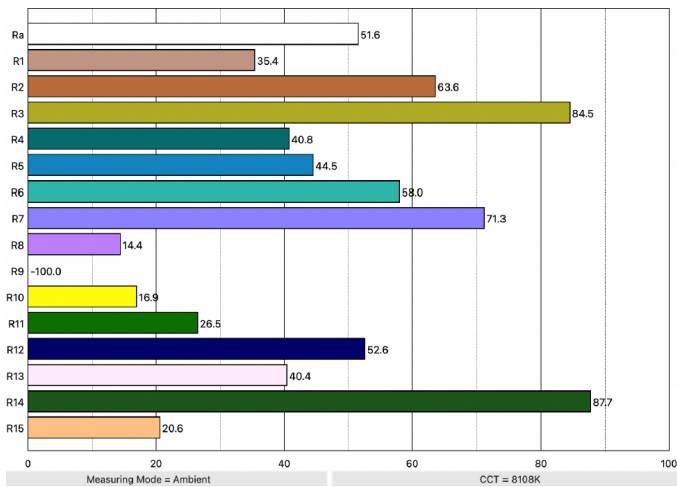

**DEEP RED:**

Peak Wavelength: 662nm  
CIE 1931 x, y: 0.6921, 0.2827

**RED:**

Peak Wavelength: 635nm  
CIE 1931 x, y: 0.6842, 0.2981

**ORANGE-RED:**

Peak Wavelength: 624nm  
CIE 1931 x, y: 0.6719, 0.3156

**AMBER:**

Peak Wavelength: 595nm  
CIE 1931 x, y: 0.5602, 0.4215

**GREEN:**

Peak Wavelength: 521nm  
CIE 1931 x, y: 0.1699, 0.7211

**LIME:**

Peak Wavelength: 534nm  
CIE 1931 x, y: 0.4112, 0.5429

**CYAN:**

Peak Wavelength: 494nm  
CIE 1931 x, y: 0.0738, 0.4104

**BLUE:**

Peak Wavelength: 469nm  
CIE 1931 x, y: 0.1253, 0.0890

**ROYAL BLUE:**

Peak Wavelength: 447nm  
CIE 1931 x, y: 0.1570, 0.0214

**COLOR RENDERING:**

**NOMINAL BEAM ANGLE = 50°**

**NOMINAL BEAM ANGLE = 50°**