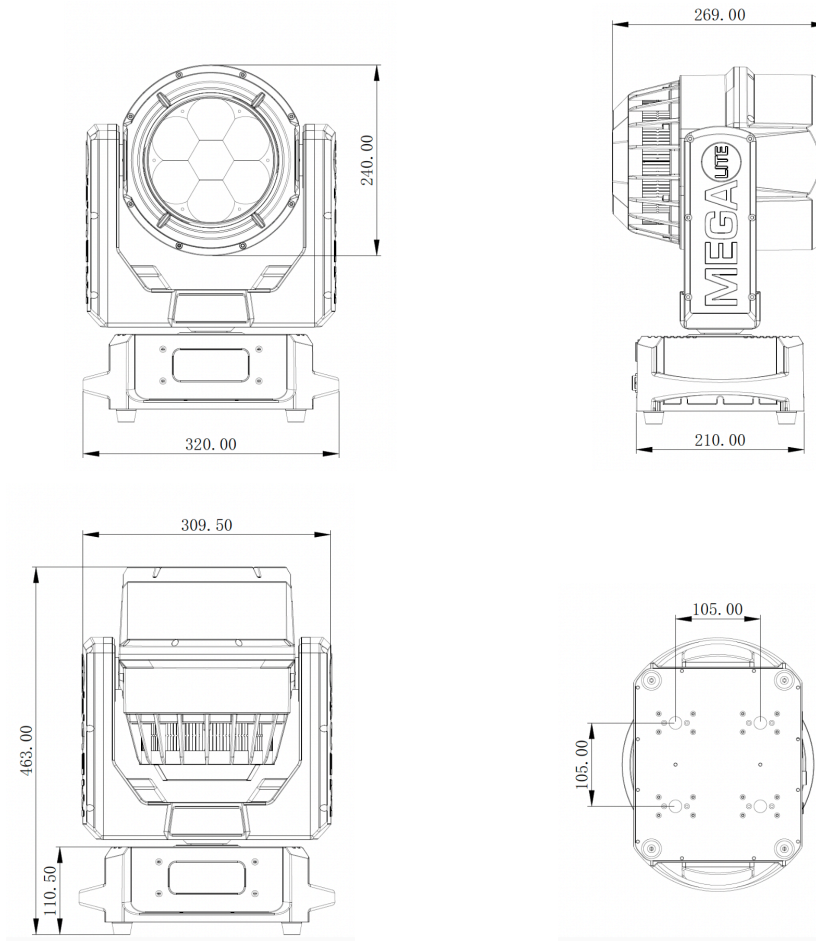

## Mechanical Specifications

---

Housing:	Die-cast Aluminum
Mounting System:	2 Quick Release Clamp Mounts
Power Connection:	Seetronics SAC3FPX Input & SAC3MPX output (Nema 5-15 to SAC3FX-67 cable included)
Signal Connection:	5 Pin XLR In and Out (IP Rated)
Zoom Angle:	3° to 32°

## Main Power Connection

---

DMX-512:	Yes
----------	-----

## Size and Weight

---

Fixture Size:

12.5" X 9.5" X 17.25"

Fixture Weight:

29lb

Packaged Size:

16.4" X 13.9" X 24.61"