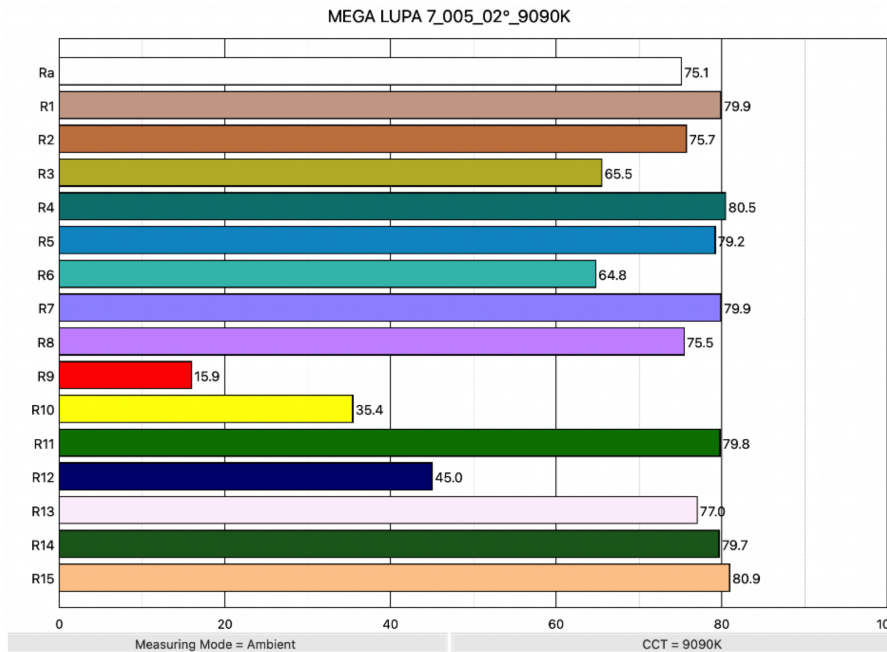

Color Rendering

Included Items

Lupa-7 1315
Power Cable
2pc Quick Release Clamp Mount

Customer Service

MEGA-Lite has a customer support line to provide set-up help and answer any questions should you encounter a problem. Please visit our website for any other related technical documents. For service-related issues, please contact our service department at service@mega.lighting

Operating Hours: Monday - Friday 9AM - 6PM CST
Phone: (210) 684-2600
Email: Sales@mega.lighting