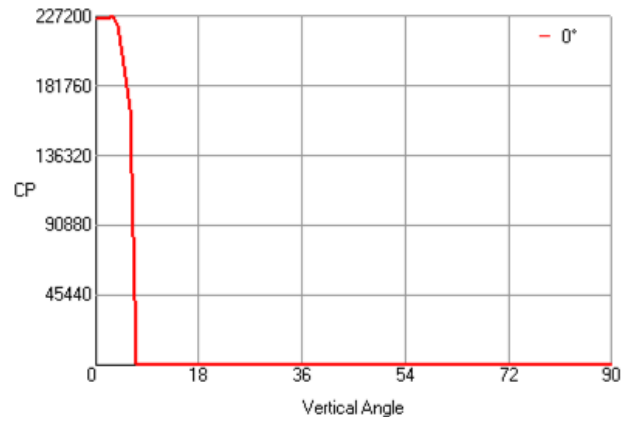

Lumens at full output: 21,271 lm

Zonal Lumen Summary

Zone	Lumens
0° - 15°	21271
0° - 30°	21271
0° - 45°	21271
0° - 60°	21271
0° - 90°	21271
0° - 180°	21271

Candela Distribution:

0.0°	1097987	26.0°	0
1.0°	1069833	27.0°	0
2.0°	989126	28.0°	0
3.0°	790175	29.0°	0
4.0°	662546	30.0°	0
5.0°	0	31.0°	0
6.0°	0	32.0°	0
7.0°	0	33.0°	0
8.0°	0	34.0°	0
9.0°	0	35.0°	0
10.0°	0	36.0°	0
11.0°	0	37.0°	0
12.0°	0	38.0°	0
13.0°	0	39.0°	0
14.0°	0	40.0°	0
15.0°	0	41.0°	0
16.0°	0	42.0°	0
17.0°	0	43.0°	0
18.0°	0	44.0°	0
19.0°	0	45.0°	0
20.0°	0	46.0°	0
21.0°	0	47.0°	0
22.0°	0	48.0°	0
23.0°	0	49.0°	0
24.0°	0	50.0°	0
25.0°	0	90.0°	0

Color Rendering - Open White - WIDE

CCT: 14701K

Duv: -0.0111

CRI (Ra): 81

TM-30 (Rf): 71

TM-30 (Rg): 95

Spectrum

CRI Samples

Full Output - WIDE

Lumens at full output: 5,441 lm

Zonal Lumen Summary

Zone	Lumens
0° - 15°	5441
0° - 30°	5441
0° - 45°	5441
0° - 60°	5441
0° - 90°	5441
0° - 180°	5441

Candela Distribution:

0.0°	225228	26.0°	0
1.0°	225228	27.0°	0
2.0°	225228	28.0°	0
3.0°	227105	29.0°	0
4.0°	221474	30.0°	0
5.0°	195198	31.0°	0
6.0°	166293	32.0°	0
7.0°	938	33.0°	0
8.0°	0	34.0°	0
9.0°	0	35.0°	0
10.0°	0	36.0°	0
11.0°	0	37.0°	0
12.0°	0	38.0°	0
13.0°	0	39.0°	0
14.0°	0	40.0°	0
15.0°	0	41.0°	0
16.0°	0	42.0°	0
17.0°	0	43.0°	0
18.0°	0	44.0°	0
19.0°	0	45.0°	0
20.0°	0	46.0°	0
21.0°	0	47.0°	0
22.0°	0	48.0°	0
23.0°	0	49.0°	0
24.0°	0	50.0°	0
25.0°	0	90.0°	0