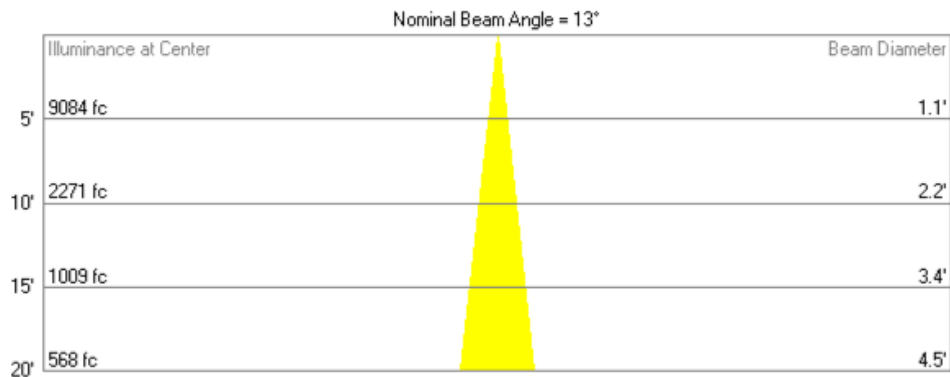

Lumens at full output: 21,271 lm

Zonal Lumen Summary

Zone	Lumens
0° - 15°	21271
0° - 30°	21271
0° - 45°	21271
0° - 60°	21271
0° - 90°	21271
0° - 180°	21271

Candela Distribution:

0.0°	1097987	26.0°	0
1.0°	1069833	27.0°	0
2.0°	989126	28.0°	0
3.0°	790175	29.0°	0
4.0°	662546	30.0°	0
5.0°	0	31.0°	0
6.0°	0	32.0°	0
7.0°	0	33.0°	0
8.0°	0	34.0°	0
9.0°	0	35.0°	0
10.0°	0	36.0°	0
11.0°	0	37.0°	0
12.0°	0	38.0°	0
13.0°	0	39.0°	0
14.0°	0	40.0°	0
15.0°	0	41.0°	0
16.0°	0	42.0°	0
17.0°	0	43.0°	0
18.0°	0	44.0°	0
19.0°	0	45.0°	0
20.0°	0	46.0°	0
21.0°	0	47.0°	0
22.0°	0	48.0°	0
23.0°	0	49.0°	0
24.0°	0	50.0°	0
25.0°	0	90.0°	0

Color Rendering - Open White - WIDE

CCT: 14701K

Duv: -0.0111

CRI (Ra): 81

TM-30 (Rf): 71

TM-30 (Rg): 95

Spectrum

CRI Samples

Full Output - WIDE

Lumens at full output: 5,441 lm

Zonal Lumen Summary

Zone	Lumens
0° - 15°	5441
0° - 30°	5441
0° - 45°	5441
0° - 60°	5441
0° - 90°	5441
0° - 180°	5441

Candela Distribution:

0.0°	225228	26.0°	0
1.0°	225228	27.0°	0
2.0°	225228	28.0°	0
3.0°	227105	29.0°	0
4.0°	221474	30.0°	0
5.0°	195198	31.0°	0
6.0°	166293	32.0°	0
7.0°	938	33.0°	0
8.0°	0	34.0°	0
9.0°	0	35.0°	0
10.0°	0	36.0°	0
11.0°	0	37.0°	0
12.0°	0	38.0°	0
13.0°	0	39.0°	0
14.0°	0	40.0°	0
15.0°	0	41.0°	0
16.0°	0	42.0°	0
17.0°	0	43.0°	0
18.0°	0	44.0°	0
19.0°	0	45.0°	0
20.0°	0	46.0°	0
21.0°	0	47.0°	0
22.0°	0	48.0°	0
23.0°	0	49.0°	0
24.0°	0	50.0°	0
25.0°	0	90.0°	0