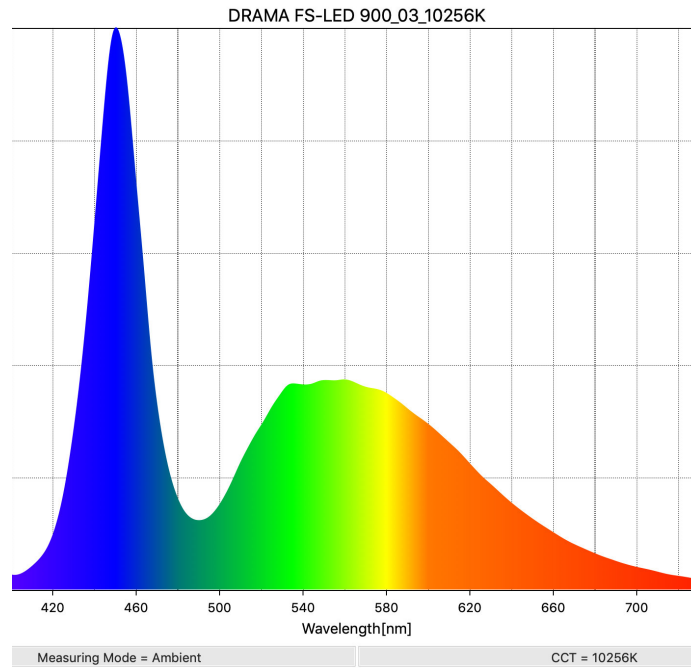

Voltage: 120 V AC, 60 Hz

Power: 433 W

VA: 433 VA

Current: 3.61 A

PF: 0.99

Output at full

	Lumens at full output	Efficacy
Narrow Angle	21,271	49 lm/W
Wide Angle	5,441	13 lm/W

Color Rendering - Open White - NARROW

Full Output - WIDE

Lumens at full output: 5,441 lm

Zonal Lumen Summary

Zone	Lumens
0° - 15°	5441
0° - 30°	5441
0° - 45°	5441
0° - 60°	5441
0° - 90°	5441
0° - 180°	5441

Candela Distribution:

0.0°	225228	26.0°	0
1.0°	225228	27.0°	0
2.0°	225228	28.0°	0
3.0°	227105	29.0°	0
4.0°	221474	30.0°	0
5.0°	195198	31.0°	0
6.0°	166293	32.0°	0
7.0°	938	33.0°	0
8.0°	0	34.0°	0
9.0°	0	35.0°	0
10.0°	0	36.0°	0
11.0°	0	37.0°	0
12.0°	0	38.0°	0
13.0°	0	39.0°	0
14.0°	0	40.0°	0
15.0°	0	41.0°	0
16.0°	0	42.0°	0
17.0°	0	43.0°	0
18.0°	0	44.0°	0
19.0°	0	45.0°	0
20.0°	0	46.0°	0
21.0°	0	47.0°	0
22.0°	0	48.0°	0
23.0°	0	49.0°	0
24.0°	0	50.0°	0
25.0°	0	90.0°	0

Color Rendering - CTO #1 - WIDE

CCT: 10256K

Duv: -0.0107

CRI (Ra): 81

TM-30 (Rf): 71

TM-30 (Rg): 96

Spectrum

CRI Samples

Color Rendering - CTO #2 - WIDE

CCT: 6218K

Duv: -0.0010

CRI (Ra): 76

TM-30 (Rf): 72

TM-30 (Rg): 94

Spectrum

CRI Samples