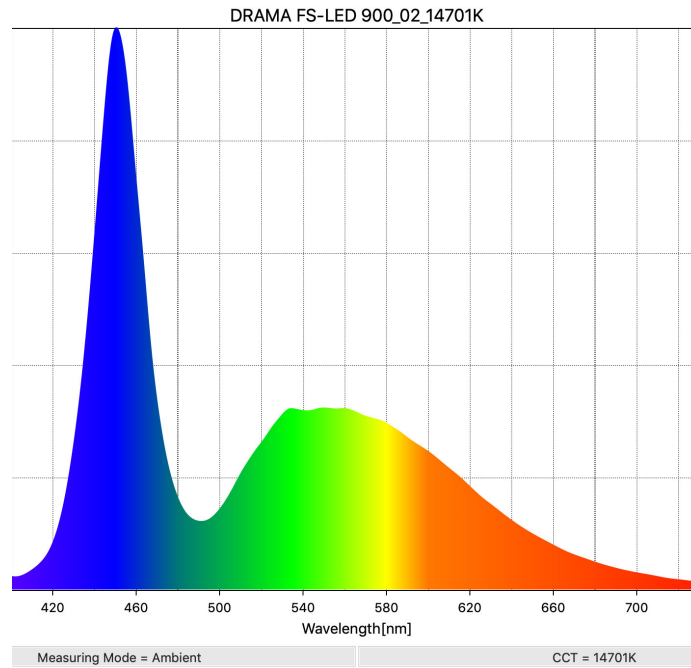

Voltage: 120 V AC, 60 Hz

Power: 433 W

VA: 433 VA

Current: 3.61 A

PF: 0.99

Output at full

	Lumens at full output	Efficacy
Narrow Angle	21,271	49 lm/W
Wide Angle	5,441	13 lm/W

Color Rendering - Open White - NARROW

Lumens at full output: 21,271 lm

Zonal Lumen Summary

Zone	Lumens
0° - 15°	21271
0° - 30°	21271
0° - 45°	21271
0° - 60°	21271
0° - 90°	21271
0° - 180°	21271

Candela Distribution:

0.0°	1097987	26.0°	0
1.0°	1069833	27.0°	0
2.0°	989126	28.0°	0
3.0°	790175	29.0°	0
4.0°	662546	30.0°	0
5.0°	0	31.0°	0
6.0°	0	32.0°	0
7.0°	0	33.0°	0
8.0°	0	34.0°	0
9.0°	0	35.0°	0
10.0°	0	36.0°	0
11.0°	0	37.0°	0
12.0°	0	38.0°	0
13.0°	0	39.0°	0
14.0°	0	40.0°	0
15.0°	0	41.0°	0
16.0°	0	42.0°	0
17.0°	0	43.0°	0
18.0°	0	44.0°	0
19.0°	0	45.0°	0
20.0°	0	46.0°	0
21.0°	0	47.0°	0
22.0°	0	48.0°	0
23.0°	0	49.0°	0
24.0°	0	50.0°	0
25.0°	0	90.0°	0

Color Rendering - Open White - WIDE

CCT: 14701K

Duv: -0.0111

CRI (Ra): 81

TM-30 (Rf): 71

TM-30 (Rg): 95

Spectrum

CRI Samples

Full Output - WIDE

Lumens at full output: 5,441 lm

Zonal Lumen Summary

Zone	Lumens
0° - 15°	5441
0° - 30°	5441
0° - 45°	5441
0° - 60°	5441
0° - 90°	5441
0° - 180°	5441

Candela Distribution:

0.0°	225228	26.0°	0
1.0°	225228	27.0°	0
2.0°	225228	28.0°	0
3.0°	227105	29.0°	0
4.0°	221474	30.0°	0
5.0°	195198	31.0°	0
6.0°	166293	32.0°	0
7.0°	938	33.0°	0
8.0°	0	34.0°	0
9.0°	0	35.0°	0
10.0°	0	36.0°	0
11.0°	0	37.0°	0
12.0°	0	38.0°	0
13.0°	0	39.0°	0
14.0°	0	40.0°	0
15.0°	0	41.0°	0
16.0°	0	42.0°	0
17.0°	0	43.0°	0
18.0°	0	44.0°	0
19.0°	0	45.0°	0
20.0°	0	46.0°	0
21.0°	0	47.0°	0
22.0°	0	48.0°	0
23.0°	0	49.0°	0
24.0°	0	50.0°	0
25.0°	0	90.0°	0