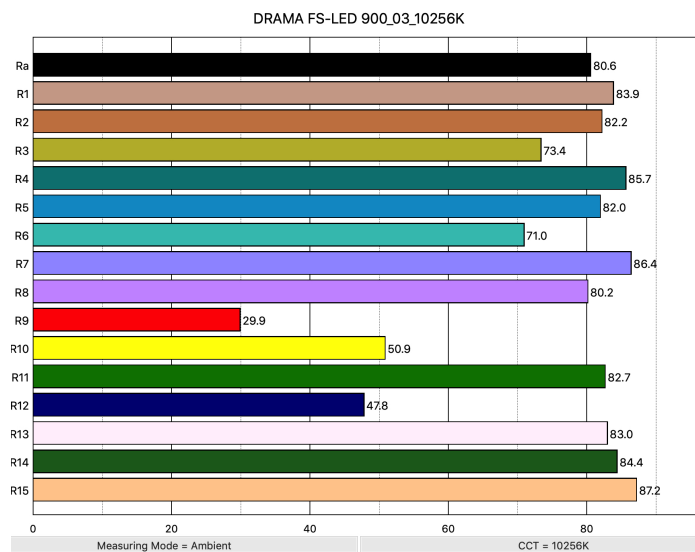

Color Rendering - Open White - WIDE

CCT: 14701K

Duv: -0.0111

CRI (Ra): 81

TM-30 (Rf): 71

TM-30 (Rg): 95

Spectrum

CRI Samples

Full Output - WIDE

Lumens at full output: 5,441 lm

Zonal Lumen Summary

Zone	Lumens
0° - 15°	5441
0° - 30°	5441
0° - 45°	5441
0° - 60°	5441
0° - 90°	5441
0° - 180°	5441

Candela Distribution:

0.0°	225228	26.0°	0
1.0°	225228	27.0°	0
2.0°	225228	28.0°	0
3.0°	227105	29.0°	0
4.0°	221474	30.0°	0
5.0°	195198	31.0°	0
6.0°	166293	32.0°	0
7.0°	938	33.0°	0
8.0°	0	34.0°	0
9.0°	0	35.0°	0
10.0°	0	36.0°	0
11.0°	0	37.0°	0
12.0°	0	38.0°	0
13.0°	0	39.0°	0
14.0°	0	40.0°	0
15.0°	0	41.0°	0
16.0°	0	42.0°	0
17.0°	0	43.0°	0
18.0°	0	44.0°	0
19.0°	0	45.0°	0
20.0°	0	46.0°	0
21.0°	0	47.0°	0
22.0°	0	48.0°	0
23.0°	0	49.0°	0
24.0°	0	50.0°	0
25.0°	0	90.0°	0

Color Rendering - CTO #1 - WIDE

CCT: 10256K

Duv: -0.0107

CRI (Ra): 81

TM-30 (Rf): 71

TM-30 (Rg): 96

Spectrum

CRI Samples

Color Rendering - CTO #2 - WIDE

CCT: 6218K

Duv: -0.0010

CRI (Ra): 76

TM-30 (Rf): 72

TM-30 (Rg): 94

Spectrum

CRI Samples