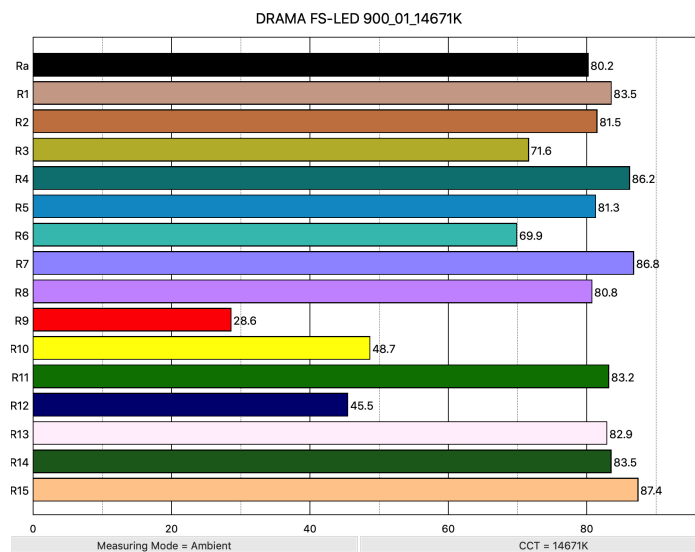

Voltage: 120 V AC, 60 Hz

Power: 433 W

VA: 433 VA

Current: 3.61 A

PF: 0.99

Output at full

	Lumens at full output	Efficacy
Narrow Angle	21,271	49 lm/W
Wide Angle	5,441	13 lm/W

Color Rendering - Open White - NARROW

CCT: 14671K

Duv: -0.0101

CRI (Ra): 80

TM-30 (Rf): 70

TM-30 (Rg): 95

Spectrum

CRI Samples

Full Output - NARROW

Lumens at full output: 21,271 lm

Zonal Lumen Summary

Zone	Lumens
0° - 15°	21271
0° - 30°	21271
0° - 45°	21271
0° - 60°	21271
0° - 90°	21271
0° - 180°	21271

Candela Distribution:

0.0°	1097987	26.0°	0
1.0°	1069833	27.0°	0
2.0°	989126	28.0°	0
3.0°	790175	29.0°	0
4.0°	662546	30.0°	0
5.0°	0	31.0°	0
6.0°	0	32.0°	0
7.0°	0	33.0°	0
8.0°	0	34.0°	0
9.0°	0	35.0°	0
10.0°	0	36.0°	0
11.0°	0	37.0°	0
12.0°	0	38.0°	0
13.0°	0	39.0°	0
14.0°	0	40.0°	0
15.0°	0	41.0°	0
16.0°	0	42.0°	0
17.0°	0	43.0°	0
18.0°	0	44.0°	0
19.0°	0	45.0°	0
20.0°	0	46.0°	0
21.0°	0	47.0°	0
22.0°	0	48.0°	0
23.0°	0	49.0°	0
24.0°	0	50.0°	0
25.0°	0	90.0°	0

Color Rendering - Open White - WIDE

CCT: 14701K

Duv: -0.0111

CRI (Ra): 81

TM-30 (Rf): 71

TM-30 (Rg): 95

Spectrum

CRI Samples