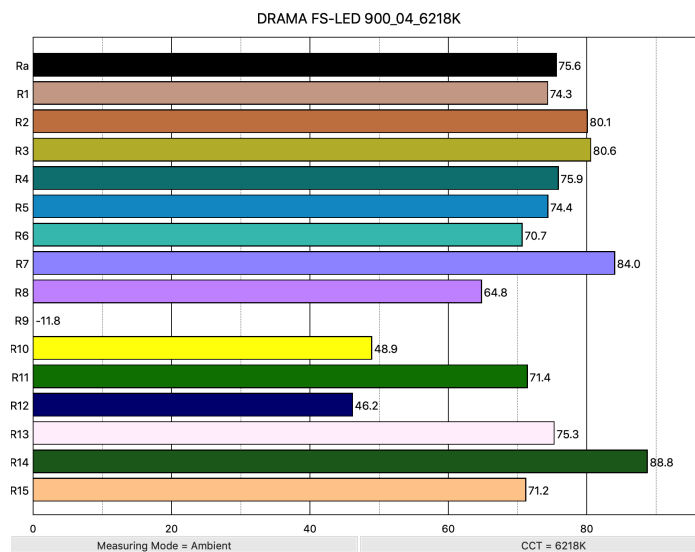

Color Rendering - Open White - WIDE

CCT: 14701K

Duv: -0.0111

CRI (Ra): 81

TM-30 (Rf): 71

TM-30 (Rg): 95

Spectrum

CRI Samples

Color Rendering - CTO #1 - WIDE

CCT: 10256K

Duv: -0.0107

CRI (Ra): 81

TM-30 (Rf): 71

TM-30 (Rg): 96

Spectrum

CRI Samples

Color Rendering - CTO #2 - WIDE

CCT: 6218K

Duv: -0.0010

CRI (Ra): 76

TM-30 (Rf): 72

TM-30 (Rg): 94

Spectrum

CRI Samples

Color Rendering - CTO #3 - WIDE

CCT: 3901K

Duv: -0.0038

CRI (Ra): 73

TM-30 (Rf): 70

TM-30 (Rg): 9.5

Spectrum

CRI Samples