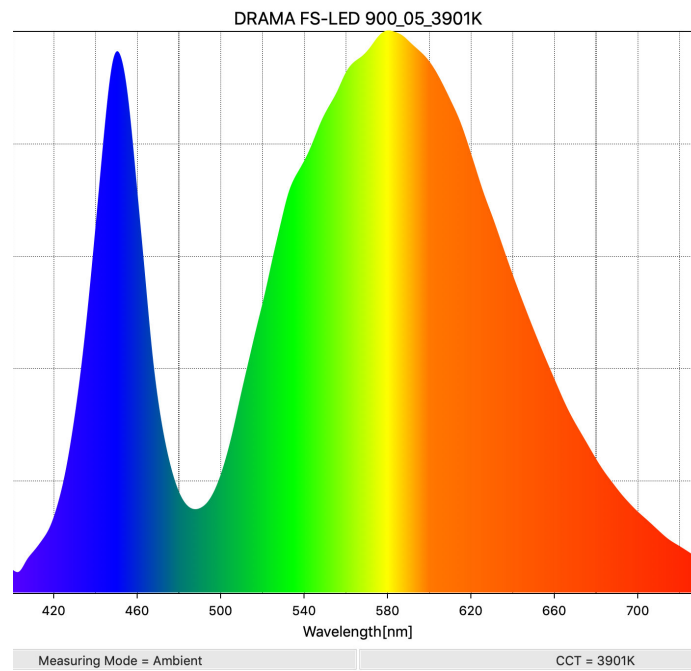

Voltage: 120 V AC, 60 Hz

Power: 433 W

VA: 433 VA

Current: 3.61 A

PF: 0.99

Output at full

	Lumens at full output	Efficacy
Narrow Angle	21,271	49 lm/W
Wide Angle	5,441	13 lm/W

Color Rendering - Open White - NARROW

Color Rendering - Open White - WIDE

CCT: 14701K

Duv: -0.0111

CRI (Ra): 81

TM-30 (Rf): 71

TM-30 (Rg): 95

Spectrum

CRI Samples

Color Rendering - CTO #2 - WIDE

CCT: 6218K

Duv: -0.0010

CRI (Ra): 76

TM-30 (Rf): 72

TM-30 (Rg): 94

Spectrum

CRI Samples

Color Rendering - CTO #3 - WIDE

CCT: 3901K

Duv: -0.0038

CRI (Ra): 73

TM-30 (Rf): 70

TM-30 (Rg): 9.5

Spectrum

CRI Samples