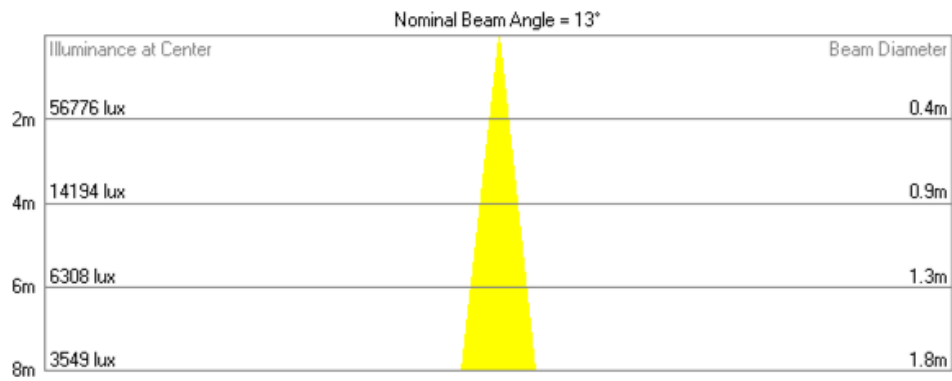

Lumens at full output: 21,271 lm

Zonal Lumen Summary

Zone	Lumens
0° - 15°	21271
0° - 30°	21271
0° - 45°	21271
0° - 60°	21271
0° - 90°	21271
0° - 180°	21271

Candela Distribution:

0.0°	1097987	26.0°	0
1.0°	1069833	27.0°	0
2.0°	989126	28.0°	0
3.0°	790175	29.0°	0
4.0°	662546	30.0°	0
5.0°	0	31.0°	0
6.0°	0	32.0°	0
7.0°	0	33.0°	0
8.0°	0	34.0°	0
9.0°	0	35.0°	0
10.0°	0	36.0°	0
11.0°	0	37.0°	0
12.0°	0	38.0°	0
13.0°	0	39.0°	0
14.0°	0	40.0°	0
15.0°	0	41.0°	0
16.0°	0	42.0°	0
17.0°	0	43.0°	0
18.0°	0	44.0°	0
19.0°	0	45.0°	0
20.0°	0	46.0°	0
21.0°	0	47.0°	0
22.0°	0	48.0°	0
23.0°	0	49.0°	0
24.0°	0	50.0°	0
25.0°	0	90.0°	0

Color Rendering - Open White - WIDE

CCT: 14701K

Duv: -0.0111

CRI (Ra): 81

TM-30 (Rf): 71

TM-30 (Rg): 95

Spectrum

CRI Samples

Full Output - WIDE

Lumens at full output: 5,441 lm

Zonal Lumen Summary

Zone	Lumens
0° - 15°	5441
0° - 30°	5441
0° - 45°	5441
0° - 60°	5441
0° - 90°	5441
0° - 180°	5441

Candela Distribution:

0.0°	225228	26.0°	0
1.0°	225228	27.0°	0
2.0°	225228	28.0°	0
3.0°	227105	29.0°	0
4.0°	221474	30.0°	0
5.0°	195198	31.0°	0
6.0°	166293	32.0°	0
7.0°	938	33.0°	0
8.0°	0	34.0°	0
9.0°	0	35.0°	0
10.0°	0	36.0°	0
11.0°	0	37.0°	0
12.0°	0	38.0°	0
13.0°	0	39.0°	0
14.0°	0	40.0°	0
15.0°	0	41.0°	0
16.0°	0	42.0°	0
17.0°	0	43.0°	0
18.0°	0	44.0°	0
19.0°	0	45.0°	0
20.0°	0	46.0°	0
21.0°	0	47.0°	0
22.0°	0	48.0°	0
23.0°	0	49.0°	0
24.0°	0	50.0°	0
25.0°	0	90.0°	0