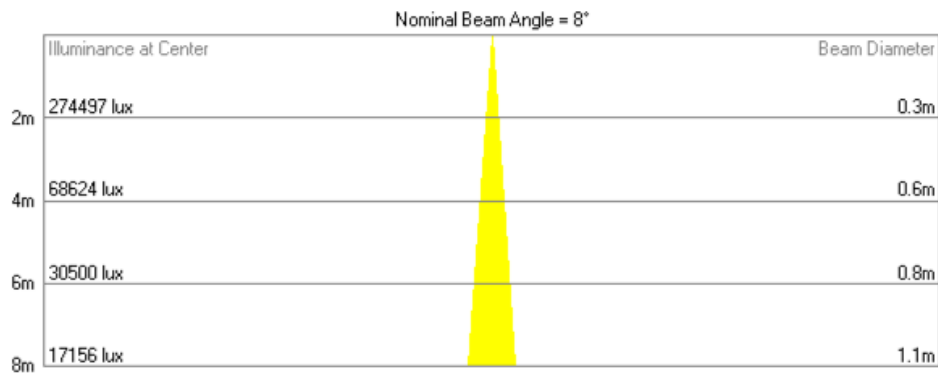

CCT: 14671K

Duv: -0.0101

CRI (Ra): 80

TM-30 (Rf): 70

TM-30 (Rg): 95

Spectrum

CRI Samples

Full Output - NARROW

Lumens at full output: 21,271 lm

Zonal Lumen Summary

Zone	Lumens
0° - 15°	21271
0° - 30°	21271
0° - 45°	21271
0° - 60°	21271
0° - 90°	21271
0° - 180°	21271

Candela Distribution:

0.0°	1097987	26.0°	0
1.0°	1069833	27.0°	0
2.0°	989126	28.0°	0
3.0°	790175	29.0°	0
4.0°	662546	30.0°	0
5.0°	0	31.0°	0
6.0°	0	32.0°	0
7.0°	0	33.0°	0
8.0°	0	34.0°	0
9.0°	0	35.0°	0
10.0°	0	36.0°	0
11.0°	0	37.0°	0
12.0°	0	38.0°	0
13.0°	0	39.0°	0
14.0°	0	40.0°	0
15.0°	0	41.0°	0
16.0°	0	42.0°	0
17.0°	0	43.0°	0
18.0°	0	44.0°	0
19.0°	0	45.0°	0
20.0°	0	46.0°	0
21.0°	0	47.0°	0
22.0°	0	48.0°	0
23.0°	0	49.0°	0
24.0°	0	50.0°	0
25.0°	0	90.0°	0