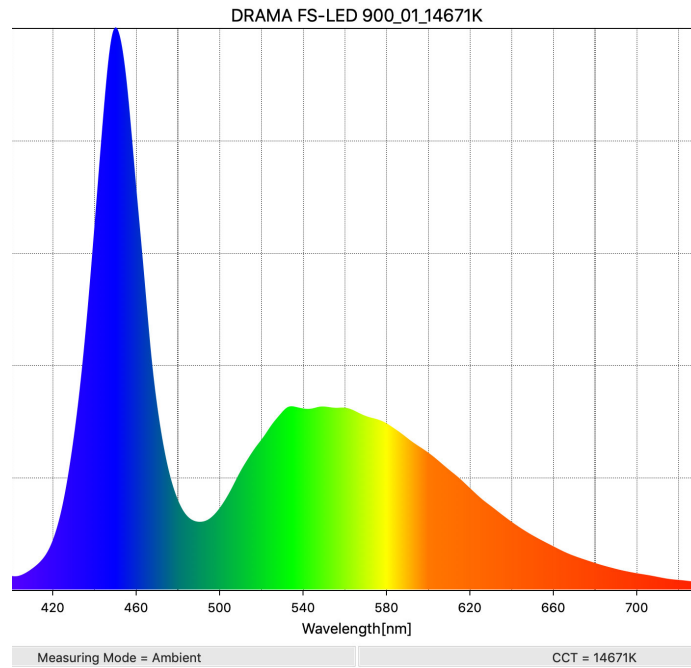

Voltage: 120 V AC, 60 Hz

Power: 433 W

VA: 433 VA

Current: 3.61 A

PF: 0.99

Output at full

	Lumens at full output	Efficacy
Narrow Angle	21,271	49 lm/W
Wide Angle	5,441	13 lm/W

Color Rendering - Open White - NARROW

CCT: 14671K

Duv: -0.0101

CRI (Ra): 80

TM-30 (Rf): 70

TM-30 (Rg): 95

Spectrum

CRI Samples

Full Output - NARROW

Lumens at full output: 21,271 lm

Zonal Lumen Summary

Zone	Lumens
0° - 15°	21271
0° - 30°	21271
0° - 45°	21271
0° - 60°	21271
0° - 90°	21271
0° - 180°	21271

Candela Distribution:

0.0°	1097987	26.0°	0
1.0°	1069833	27.0°	0
2.0°	989126	28.0°	0
3.0°	790175	29.0°	0
4.0°	662546	30.0°	0
5.0°	0	31.0°	0
6.0°	0	32.0°	0
7.0°	0	33.0°	0
8.0°	0	34.0°	0
9.0°	0	35.0°	0
10.0°	0	36.0°	0
11.0°	0	37.0°	0
12.0°	0	38.0°	0
13.0°	0	39.0°	0
14.0°	0	40.0°	0
15.0°	0	41.0°	0
16.0°	0	42.0°	0
17.0°	0	43.0°	0
18.0°	0	44.0°	0
19.0°	0	45.0°	0
20.0°	0	46.0°	0
21.0°	0	47.0°	0
22.0°	0	48.0°	0
23.0°	0	49.0°	0
24.0°	0	50.0°	0
25.0°	0	90.0°	0

Color Rendering - Open White - WIDE

CCT: 14701K

Duv: -0.0111

CRI (Ra): 81

TM-30 (Rf): 71

TM-30 (Rg): 95

Spectrum

CRI Samples