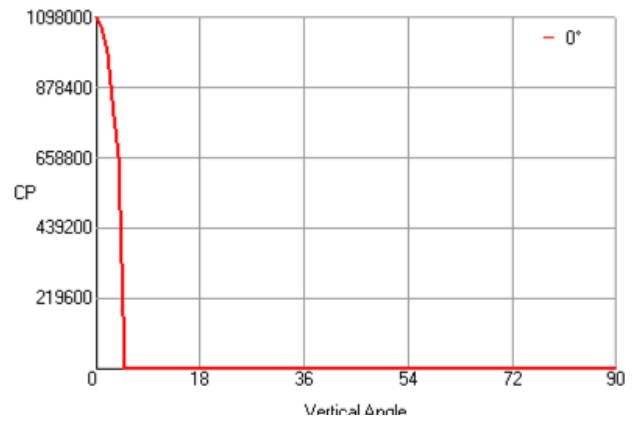

CCT: 14671K

Duv: -0.0101

CRI (Ra): 80

TM-30 (Rf): 70

TM-30 (Rg): 95

Spectrum

CRI Samples

Full Output - NARROW

Lumens at full output: 21,271 lm

Zonal Lumen Summary

Zone	Lumens
0° - 15°	21271
0° - 30°	21271
0° - 45°	21271
0° - 60°	21271
0° - 90°	21271
0° - 180°	21271

Candela Distribution:

0.0°	1097987	26.0°	0
1.0°	1069833	27.0°	0
2.0°	989126	28.0°	0
3.0°	790175	29.0°	0
4.0°	662546	30.0°	0
5.0°	0	31.0°	0
6.0°	0	32.0°	0
7.0°	0	33.0°	0
8.0°	0	34.0°	0
9.0°	0	35.0°	0
10.0°	0	36.0°	0
11.0°	0	37.0°	0
12.0°	0	38.0°	0
13.0°	0	39.0°	0
14.0°	0	40.0°	0
15.0°	0	41.0°	0
16.0°	0	42.0°	0
17.0°	0	43.0°	0
18.0°	0	44.0°	0
19.0°	0	45.0°	0
20.0°	0	46.0°	0
21.0°	0	47.0°	0
22.0°	0	48.0°	0
23.0°	0	49.0°	0
24.0°	0	50.0°	0
25.0°	0	90.0°	0