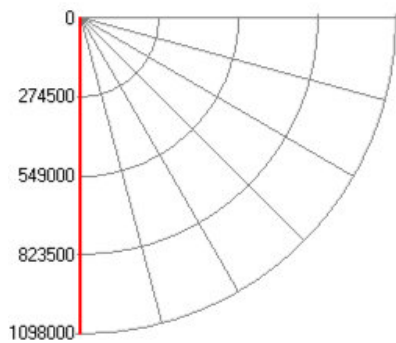

CCT: 14671K

Duv: -0.0101

CRI (Ra): 80

TM-30 (Rf): 70

TM-30 (Rg): 95

Spectrum

CRI Samples

Full Output - NARROW

Lumens at full output: 21,271 lm

Zonal Lumen Summary

Zone	Lumens
0° - 15°	21271
0° - 30°	21271
0° - 45°	21271
0° - 60°	21271
0° - 90°	21271
0° - 180°	21271

Candela Distribution:

0.0°	1097987	26.0°	0
1.0°	1069833	27.0°	0
2.0°	989126	28.0°	0
3.0°	790175	29.0°	0
4.0°	662546	30.0°	0
5.0°	0	31.0°	0
6.0°	0	32.0°	0
7.0°	0	33.0°	0
8.0°	0	34.0°	0
9.0°	0	35.0°	0
10.0°	0	36.0°	0
11.0°	0	37.0°	0
12.0°	0	38.0°	0
13.0°	0	39.0°	0
14.0°	0	40.0°	0
15.0°	0	41.0°	0
16.0°	0	42.0°	0
17.0°	0	43.0°	0
18.0°	0	44.0°	0
19.0°	0	45.0°	0
20.0°	0	46.0°	0
21.0°	0	47.0°	0
22.0°	0	48.0°	0
23.0°	0	49.0°	0
24.0°	0	50.0°	0
25.0°	0	90.0°	0