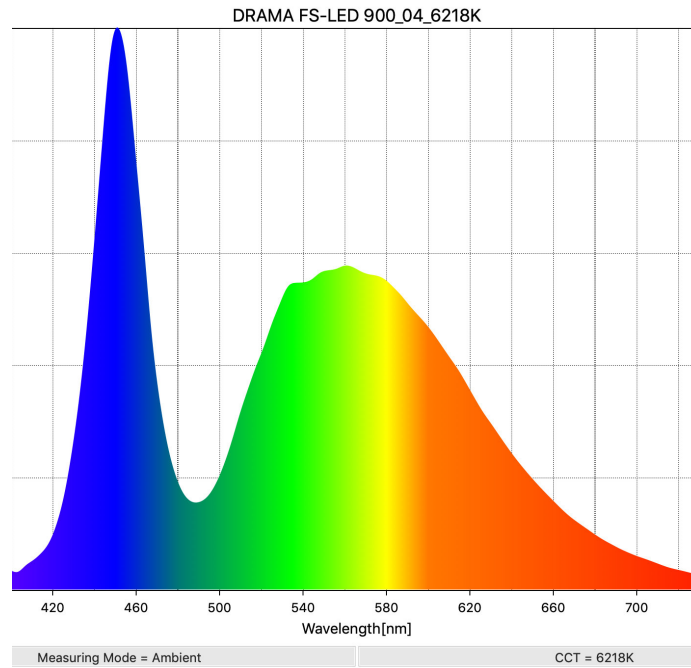

Voltage: 120 V AC, 60 Hz

Power: 433 W

VA: 433 VA

Current: 3.61 A

PF: 0.99

Output at full

	Lumens at full output	Efficacy
Narrow Angle	21,271	49 lm/W
Wide Angle	5,441	13 lm/W

Color Rendering - Open White - NARROW

Color Rendering - CTO #1 - WIDE

CCT: 10256K

Duv: -0.0107

CRI (Ra): 81

TM-30 (Rf): 71

TM-30 (Rg): 96

Spectrum

CRI Samples

Color Rendering - CTO #2 - WIDE

CCT: 6218K

Duv: -0.0010

CRI (Ra): 76

TM-30 (Rf): 72

TM-30 (Rg): 94

Spectrum

CRI Samples

Color Rendering - CTO #3 - WIDE

CCT: 3901K

Duv: -0.0038

CRI (Ra): 73

TM-30 (Rf): 70

TM-30 (Rg): 9.5

Spectrum

CRI Samples