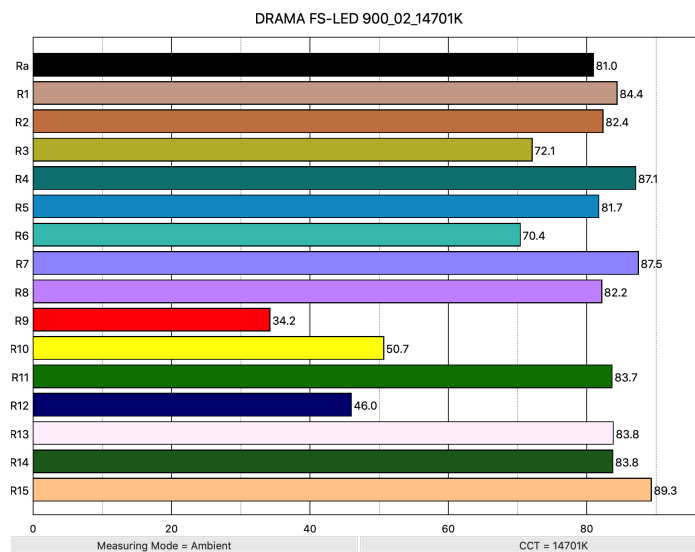

Lumens at full output: 21,271 lm

Zonal Lumen Summary

Zone	Lumens
0° - 15°	21271
0° - 30°	21271
0° - 45°	21271
0° - 60°	21271
0° - 90°	21271
0° - 180°	21271

Candela Distribution:

0.0°	1097987	26.0°	0
1.0°	1069833	27.0°	0
2.0°	989126	28.0°	0
3.0°	790175	29.0°	0
4.0°	662546	30.0°	0
5.0°	0	31.0°	0
6.0°	0	32.0°	0
7.0°	0	33.0°	0
8.0°	0	34.0°	0
9.0°	0	35.0°	0
10.0°	0	36.0°	0
11.0°	0	37.0°	0
12.0°	0	38.0°	0
13.0°	0	39.0°	0
14.0°	0	40.0°	0
15.0°	0	41.0°	0
16.0°	0	42.0°	0
17.0°	0	43.0°	0
18.0°	0	44.0°	0
19.0°	0	45.0°	0
20.0°	0	46.0°	0
21.0°	0	47.0°	0
22.0°	0	48.0°	0
23.0°	0	49.0°	0
24.0°	0	50.0°	0
25.0°	0	90.0°	0

Color Rendering - Open White - WIDE

CCT: 14701K

Duv: -0.0111

CRI (Ra): 81

TM-30 (Rf): 71

TM-30 (Rg): 95

Spectrum

CRI Samples

Full Output - WIDE

Lumens at full output: 5,441 lm

Zonal Lumen Summary

Zone	Lumens
0° - 15°	5441
0° - 30°	5441
0° - 45°	5441
0° - 60°	5441
0° - 90°	5441
0° - 180°	5441

Candela Distribution:

0.0°	225228	26.0°	0
1.0°	225228	27.0°	0
2.0°	225228	28.0°	0
3.0°	227105	29.0°	0
4.0°	221474	30.0°	0
5.0°	195198	31.0°	0
6.0°	166293	32.0°	0
7.0°	938	33.0°	0
8.0°	0	34.0°	0
9.0°	0	35.0°	0
10.0°	0	36.0°	0
11.0°	0	37.0°	0
12.0°	0	38.0°	0
13.0°	0	39.0°	0
14.0°	0	40.0°	0
15.0°	0	41.0°	0
16.0°	0	42.0°	0
17.0°	0	43.0°	0
18.0°	0	44.0°	0
19.0°	0	45.0°	0
20.0°	0	46.0°	0
21.0°	0	47.0°	0
22.0°	0	48.0°	0
23.0°	0	49.0°	0
24.0°	0	50.0°	0
25.0°	0	90.0°	0

Color Rendering - CTO #1 - WIDE

CCT: 10256K

Duv: -0.0107

CRI (Ra): 81

TM-30 (Rf): 71

TM-30 (Rg): 96

Spectrum

CRI Samples