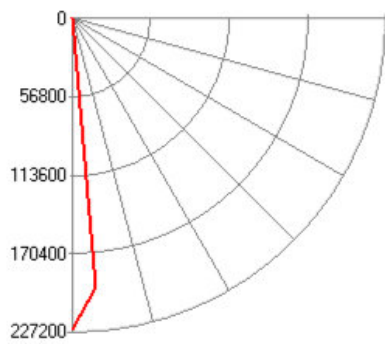

Lumens at full output: 21,271 lm

Zonal Lumen Summary

Zone	Lumens
0° - 15°	21271
0° - 30°	21271
0° - 45°	21271
0° - 60°	21271
0° - 90°	21271
0° - 180°	21271

Candela Distribution:

0.0°	1097987	26.0°	0
1.0°	1069833	27.0°	0
2.0°	989126	28.0°	0
3.0°	790175	29.0°	0
4.0°	662546	30.0°	0
5.0°	0	31.0°	0
6.0°	0	32.0°	0
7.0°	0	33.0°	0
8.0°	0	34.0°	0
9.0°	0	35.0°	0
10.0°	0	36.0°	0
11.0°	0	37.0°	0
12.0°	0	38.0°	0
13.0°	0	39.0°	0
14.0°	0	40.0°	0
15.0°	0	41.0°	0
16.0°	0	42.0°	0
17.0°	0	43.0°	0
18.0°	0	44.0°	0
19.0°	0	45.0°	0
20.0°	0	46.0°	0
21.0°	0	47.0°	0
22.0°	0	48.0°	0
23.0°	0	49.0°	0
24.0°	0	50.0°	0
25.0°	0	90.0°	0

Color Rendering - Open White - WIDE

CCT: 14701K

Duv: -0.0111

CRI (Ra): 81

TM-30 (Rf): 71

TM-30 (Rg): 95

Spectrum

CRI Samples

Full Output - WIDE

Lumens at full output: 5,441 lm

Zonal Lumen Summary

Zone	Lumens
0° - 15°	5441
0° - 30°	5441
0° - 45°	5441
0° - 60°	5441
0° - 90°	5441
0° - 180°	5441

Candela Distribution:

0.0°	225228	26.0°	0
1.0°	225228	27.0°	0
2.0°	225228	28.0°	0
3.0°	227105	29.0°	0
4.0°	221474	30.0°	0
5.0°	195198	31.0°	0
6.0°	166293	32.0°	0
7.0°	938	33.0°	0
8.0°	0	34.0°	0
9.0°	0	35.0°	0
10.0°	0	36.0°	0
11.0°	0	37.0°	0
12.0°	0	38.0°	0
13.0°	0	39.0°	0
14.0°	0	40.0°	0
15.0°	0	41.0°	0
16.0°	0	42.0°	0
17.0°	0	43.0°	0
18.0°	0	44.0°	0
19.0°	0	45.0°	0
20.0°	0	46.0°	0
21.0°	0	47.0°	0
22.0°	0	48.0°	0
23.0°	0	49.0°	0
24.0°	0	50.0°	0
25.0°	0	90.0°	0