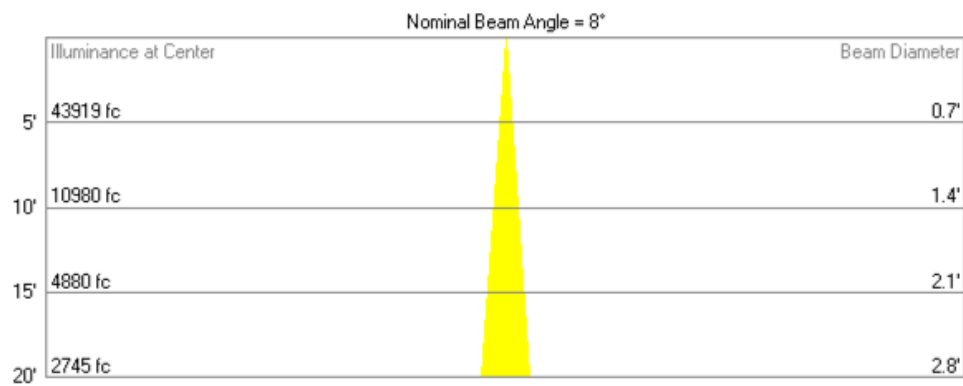

CCT: 14671K

Duv: -0.0101

CRI (Ra): 80

TM-30 (Rf): 70

TM-30 (Rg): 95

Spectrum

CRI Samples

Full Output - NARROW

Lumens at full output: 21,271 lm

Zonal Lumen Summary

Zone	Lumens
0° - 15°	21271
0° - 30°	21271
0° - 45°	21271
0° - 60°	21271
0° - 90°	21271
0° - 180°	21271

Candela Distribution:

0.0°	1097987	26.0°	0
1.0°	1069833	27.0°	0
2.0°	989126	28.0°	0
3.0°	790175	29.0°	0
4.0°	662546	30.0°	0
5.0°	0	31.0°	0
6.0°	0	32.0°	0
7.0°	0	33.0°	0
8.0°	0	34.0°	0
9.0°	0	35.0°	0
10.0°	0	36.0°	0
11.0°	0	37.0°	0
12.0°	0	38.0°	0
13.0°	0	39.0°	0
14.0°	0	40.0°	0
15.0°	0	41.0°	0
16.0°	0	42.0°	0
17.0°	0	43.0°	0
18.0°	0	44.0°	0
19.0°	0	45.0°	0
20.0°	0	46.0°	0
21.0°	0	47.0°	0
22.0°	0	48.0°	0
23.0°	0	49.0°	0
24.0°	0	50.0°	0
25.0°	0	90.0°	0