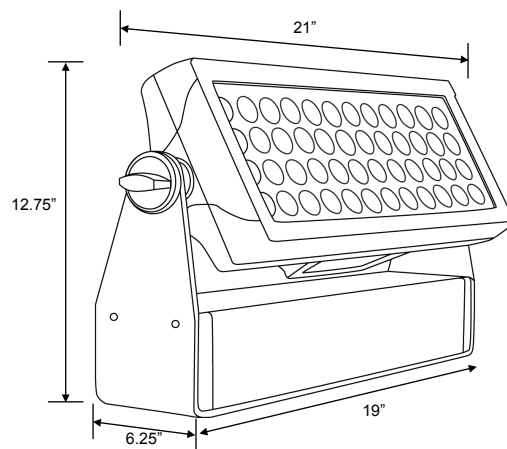

THERMAL & RATINGS

- MAX AMBIENT TEMP: 40°C (104°F)
- MAX SURFACE TEMP: 60°C (140°F)
- IP RATING: IP65

ELECTRICAL & CONNECTIONS

- POWER CONNECTION: SEETRONIC IP CONNECTION WITH NEMA 5/15 ADAPTER
- DMX CONNECTORS: SEETRONICS IP 65 XLR 3 PIN IN/OUT
- POWER CONSUMPTION: WATTS: 272 AMPS: 2.33

RIGGING:

- INSTALLATION SYSTEM: 2 QUICK RELEASE CLAMP MOUNT 2 OR 1 POSITION

ODERING INFO:

- OUTSHINE Q500

ACCESSORIES:

- FOUR UNIT ROAD CASE CAS-7227-4
- REMOVABLE BARN DOOR 7227-ACC-BAR
- REMOVABLE DIFFUSION FILTER 7227-ACC-DIF

PART NUMBER:

7227

DIMENSIONS:

- FIXTURE SIZE: 21" X 6.25" X 12.75"
- FIXTURE WEIGHT: 30.75 lb
- PACKAGED SIZE: 22.5" x 8.5" x 17.5"
- PACKAGED WEIGHT: 34 lb

**Photometrics:**

@10ft with 30° lens

ALL LEDS ON	
Lux	2398.9
fc	222.9